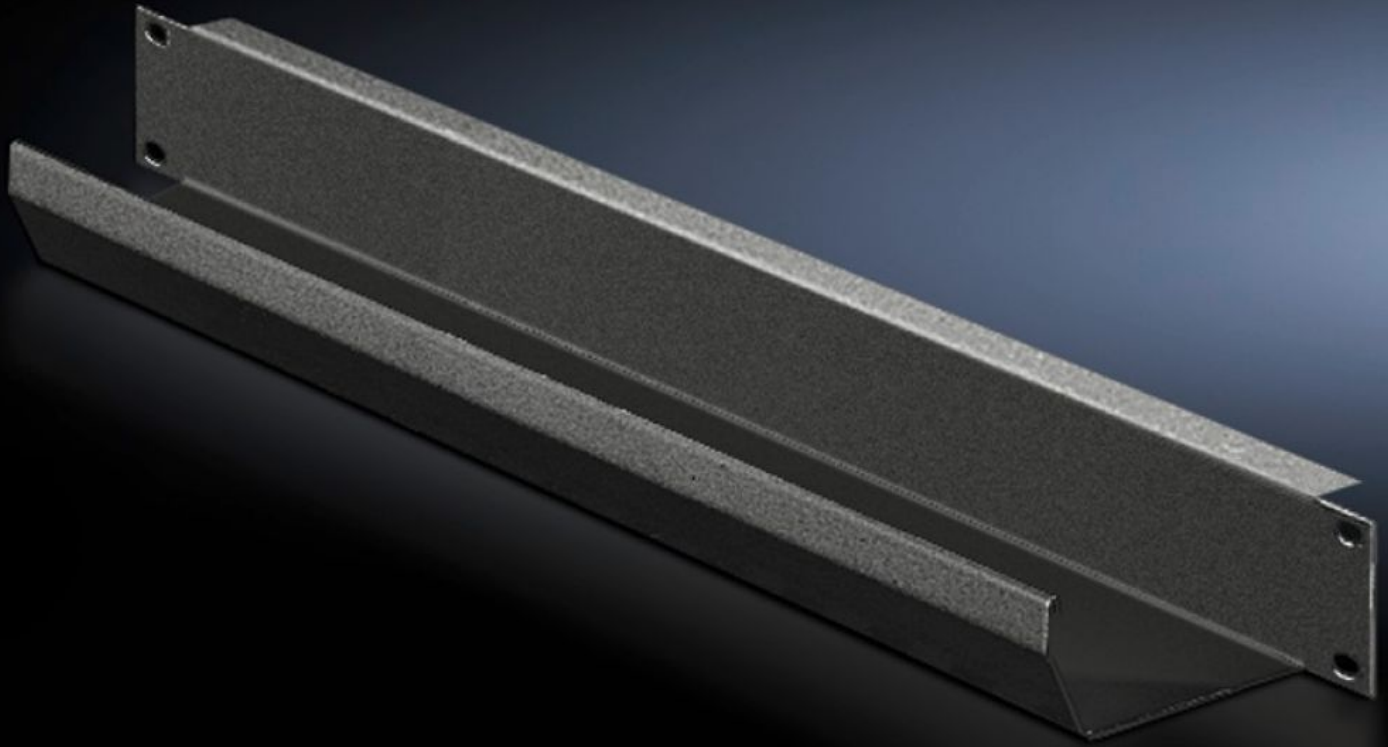

Rittal – The System.

Faster – better – everywhere.

DK 5502.245

Cable routing channel

State: 05/05/2025 (Source: rittal.com/uae-en)

ENCLOSURES

POWER DISTRIBUTION

CLIMATE CONTROL

IT INFRASTRUCTURE

SOFTWARE & SERVICES

FRIEDHELM LOH GROUP

DK 5502.245 - Cable routing channel 482.6 mm (19")

To hold the patching cables.

Features

Model No.	DK 5502.245
Product description	To hold the patching cables.
Material	Sheet steel
Surface finish	Spray-finished
Colour	RAL 9005
Dimensions	Width: 482.6 mm Depth: 85 mm
Units	1 U
Packs of	1 pc(s).
Net weight	0.9
Gross weight	1.033
PCF per pack (cradle-to-gate)	3.9 kg CO2 eq (Cat B)
Note on PCF category	Category B: PCF value (cradle-to-gate) based on the product weight, approximately calculated and self-declared
Customs tariff number	73269098
EAN	4028177679351
E-Number Sweden	E7239791
ETIM 9	EC000322
ECLASS 8.0	27400604