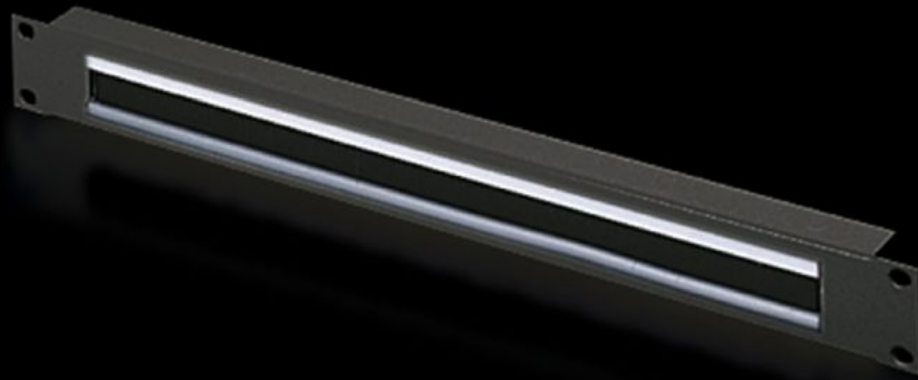

Rittal – The System.

Faster – better – everywhere.

DK 5502.255

Cable management panel with brush strip

State: 02/06/2026 (Source: rittal.com/uae-en)

ENCLOSURES

POWER DISTRIBUTION

CLIMATE CONTROL

IT INFRASTRUCTURE

SOFTWARE & SERVICES

FRIEDHELM LOH GROUP

DK 5502.255 - Cable management panel with brush strip 482.6 mm (19")

With cut-out and brush strip for cable routing.

Features

Model No.	DK 5502.255
Product description	For convenient, simple cable routing between two areas separated by a 482.6 mm (19") mounting level, for example, between the front and rear areas of the 482.6 mm (19") mounting level.
Applications	For locking and simultaneous cable routing in installation zones to the 1 U, 482.6 mm (19") mounting standard
Material	Sheet steel Brush strip: Plastic, UL 94-HB
Surface finish	Spray-finished
Mounting cut-out	Width:390 mm Height:20 mm
Dimensions	Width: 482.6 mm
Units	1 U
Packs of	1 pc(s).
Net weight	0.2 kg
Gross weight	0.486 kg
Customs tariff number	73269098
ETIM 9	EC000322

Features

ECLASS 8.0

27400604

Product description

DK Cable entry panel, 1 U, 482.6 mm (19"), WxH: 390x20 mm, With brush strip, RAL 9005