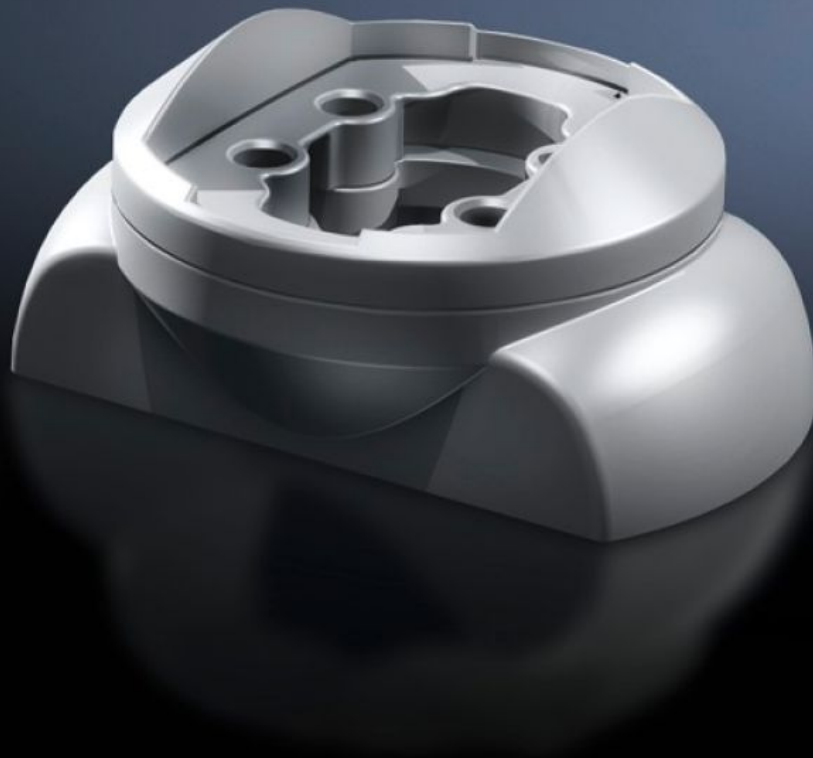

Rittal – The System.

Faster – better – everywhere.

CP 6206.360 Attachment CP 60

State: 28/06/2026 (Source: rittal.com/uae-en)

ENCLOSURES

POWER DISTRIBUTION

CLIMATE CONTROL

IT INFRASTRUCTURE

SOFTWARE & SERVICES

FRIEDHELM LOH GROUP

CP 6206.360 - Attachment CP 60 for support arm connection 120 x 65 mm

For rigid fastening of the enclosure to the support arm system 60

Features

Model No.	CP 6206.360
Product description	For rigid fastening of the enclosure to the support arm system 60
Material	Die-cast zinc
Colour	RAL 7035
Supply includes	Seals Self-tapping screws for support section attachment
Rifid y/n	Yes
Packs of	1 pc(s).
Net weight	1 kg
Gross weight	1.12 kg
Customs tariff number	83024900
ETIM 9	EC002625
ECLASS 8.0	27189234
Product description	CP Attachment CP 60, for support arm connection 120 x 65 mm