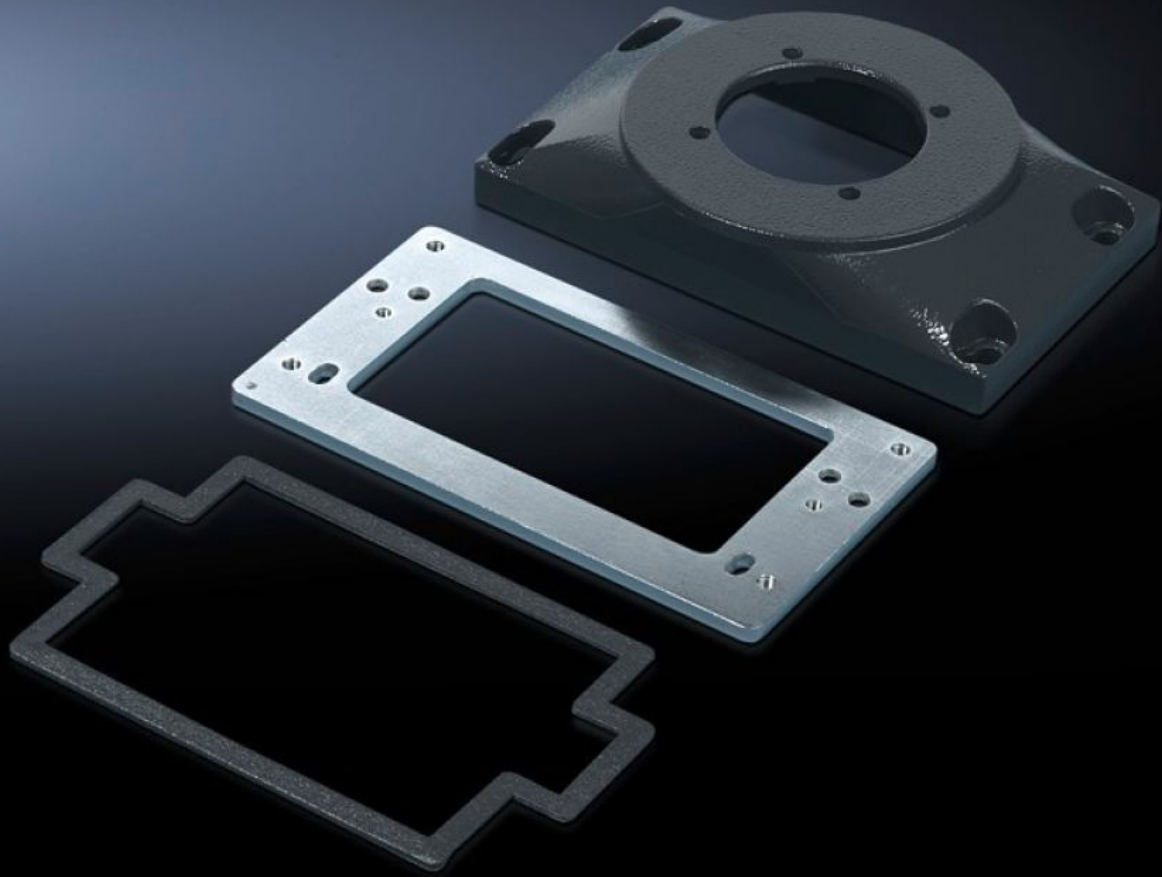

**Rittal – The System.**

Faster – better – everywhere.

**CP 6528.210**

**Connection plates CP-L**

State: 22/05/2026 (Source: [rittal.com/uae-en](http://rittal.com/uae-en))

ENCLOSURES

POWER DISTRIBUTION

CLIMATE CONTROL

# CP 6528.210 - Connection plates CP-L with reinforcement plate

Connection plate for easy mounting of the command panel on support arm/pedestal.

## Features

Model No.	CP 6528.210
Product description	For easy mounting of the command panel on support arm/pedestal. More space for cable entry.
Material	Connection plate: Cast aluminium Reinforcement plate: Sheet steel, 6 mm
Colour	RAL 7024
Supply includes	Seals Assembly parts
Packs of	1 pc(s).
Net weight	1.18 kg
Gross weight	1.602 kg
Customs tariff number	73269098
ECLASS 8.0	27189263