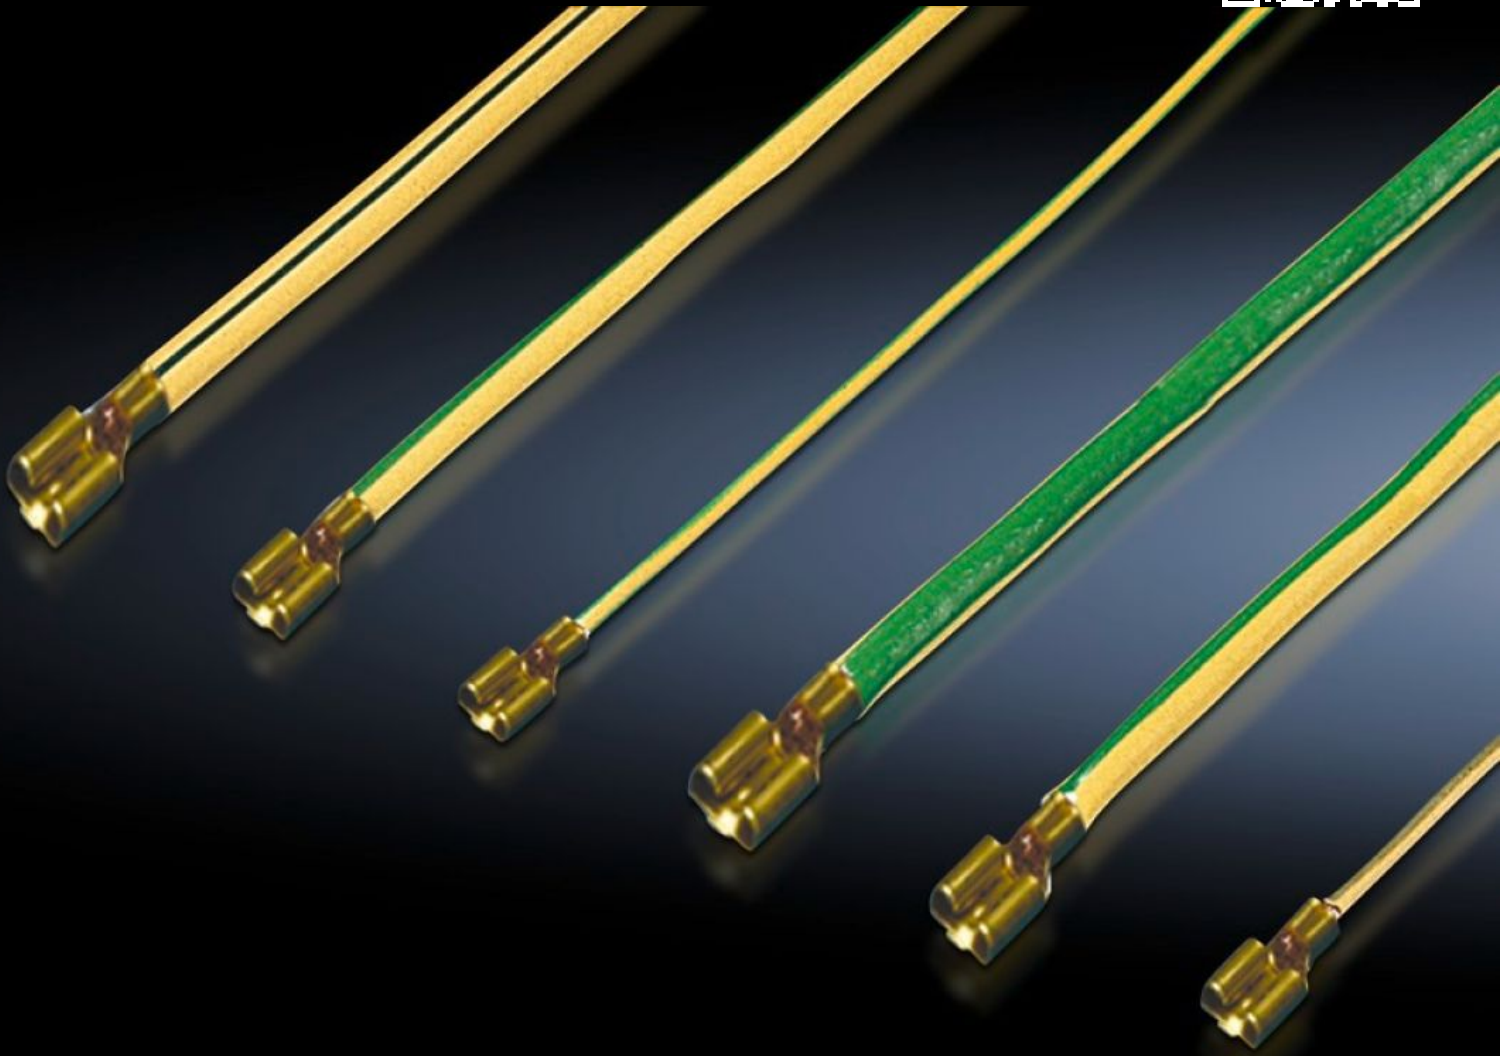

Rittal – The System.

Faster – better – everywhere.

TE 7000.675

Complete earthing kit

State: 05/04/2026 (Source: rittal.com/uae-en)

ENCLOSURES

POWER DISTRIBUTION

CLIMATE CONTROL

IT INFRASTRUCTURE

SOFTWARE & SERVICES

FRIEDHELM LOH GROUP