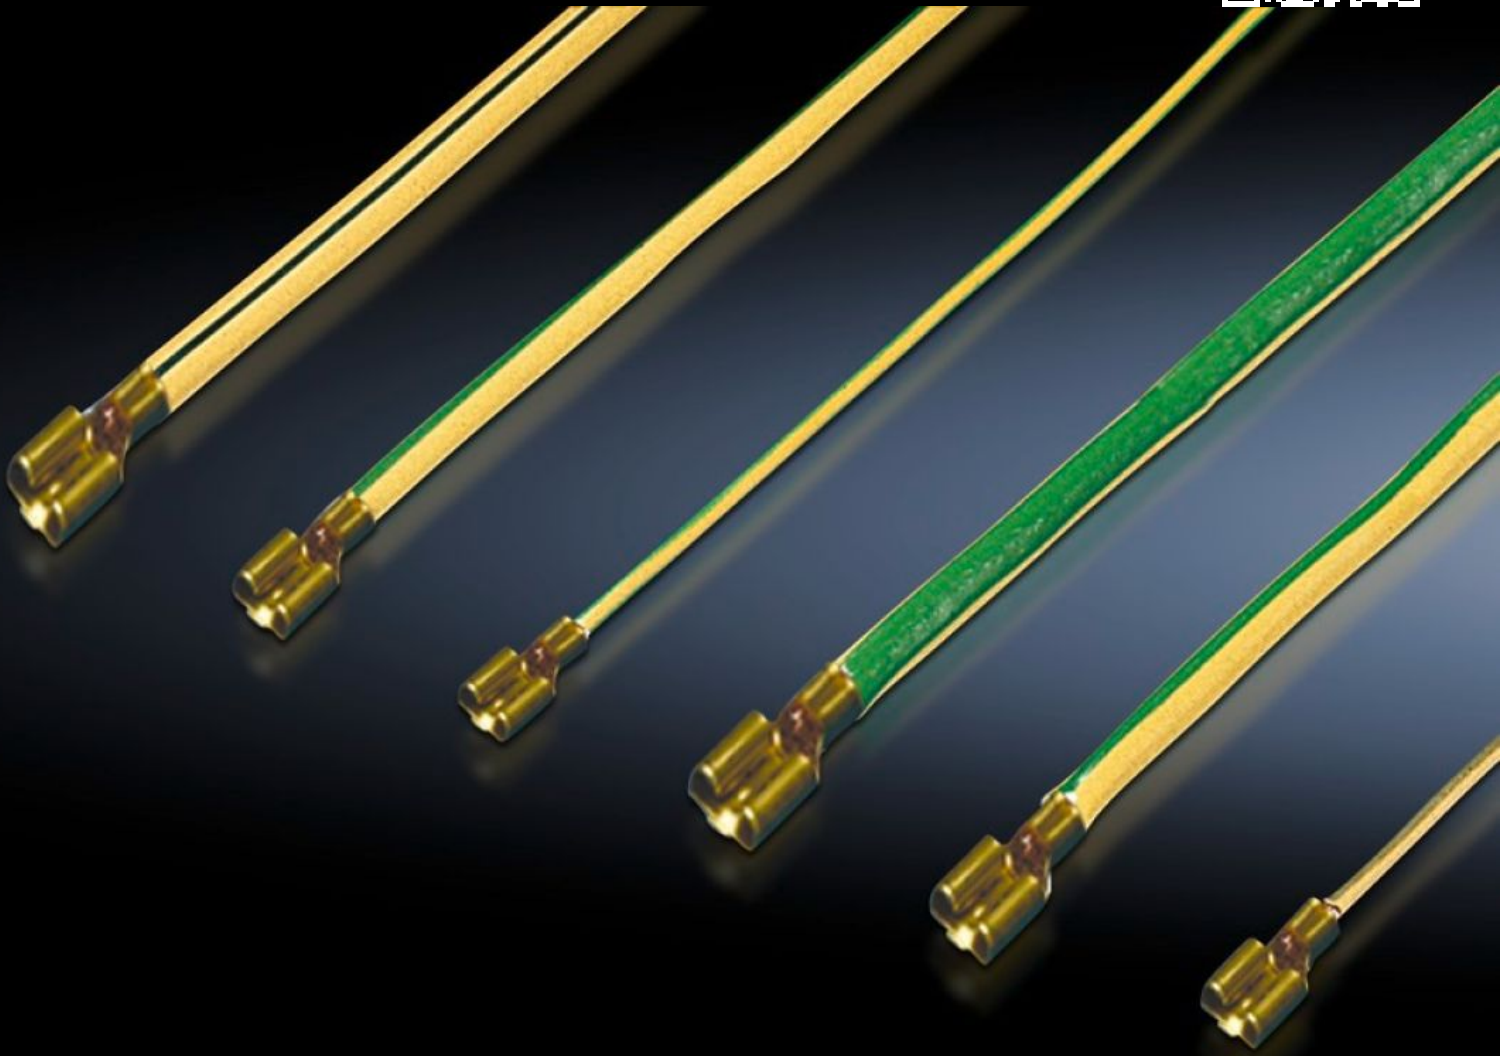

Rittal – The System.

Faster – better – everywhere.

TE 7000.675

Complete earthing kit

State: 05/04/2026 (Source: rittal.com/uae-en)

ENCLOSURES

POWER DISTRIBUTION

CLIMATE CONTROL

IT INFRASTRUCTURE

SOFTWARE & SERVICES

FRIEDHELM LOH GROUP

TE 7000.675 - Complete earthing kit for TE

For system-compatible earthing of all housing parts on the housing frame. The earth conductors are pre-assembled ready for connection with connectors and cut to the correct length.

Features

| | |
|-----------------------|---|
| Model No. | TE 7000.675 |
| Product description | For system-compatible earthing of all housing parts on the housing frame. The earth conductors are pre-assembled ready for connection with connectors and cut to the correct length. |
| Supply includes | 4 earth straps, 300 mm 4 earth straps, 350 mm Assembly parts |
| Note | If a risk assessment of the ultimate application has been carried out by a qualified electrician and no extended risk potential has been identified, no protective earthing measures are required |
| Packs of | 1 pc(s). |
| Net weight | 0.2 kg |
| Gross weight | 0.205 kg |
| Customs tariff number | 73269098 |
| ETIM 9 | EC001503 |
| ECLASS 8.0 | 27149219 |
| Product description | TE Complete earthing kit, For TE, Ø 4 mm ² , I _{max} . 40 A |

Tender text

TE earthing kit
4 mm² earth conductor including assembly parts