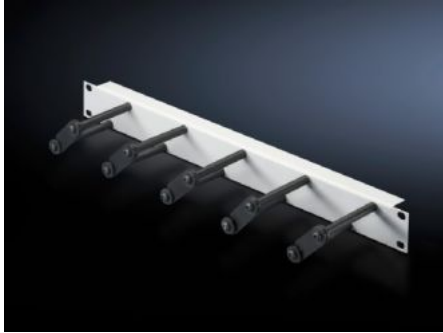

# DK 7257.050 - Cable management panel with cable routing bars for horizontal cable management

For horizontal management of the patch cables with cable routing bars, allows user-friendly modification and extension of the cabling by opening the individual cable routing bars.

## Features

|                       |  |
|-----------------------|--|
| Model No.             | DK 7257.050  |
| Product description   | For horizontal management of the patch cables with 5 cable routing bars. Opening the individual cable routing bars allows user-friendly modification and extension of the cabling. |
| Material              | Panel: Sheet steel, spray finished<br>Cable routing bars: Plastic  |
| Colour                | Panel: RAL 7035<br>Cable routing bars: RAL 9005  |
| Depth of bars         | 100 mm   |
| Number bars per U     | 5  |
| Dimensions            | Width: 482.6 mm  |
| Units                 | 1 U  |
| Packs of              | 1 pc(s).   |
| Net weight            | 0.6 kg   |
| Gross weight          | 0.629 kg   |
| Customs tariff number | 73182900   |
| ETIM 9                | EC002624   |

Material:

Panel: Sheet steel, spray-finished, RAL 7035

Cable routing bars: Plastic, black

Dimensions: 1 U, bar depth approx. 80 mm

Number of bars: 5

Packs of 1.

Make/model: Rittal type: Cable management panel,  
RAL 7035 with cable routing bars  
DK 7257050 or equivalent