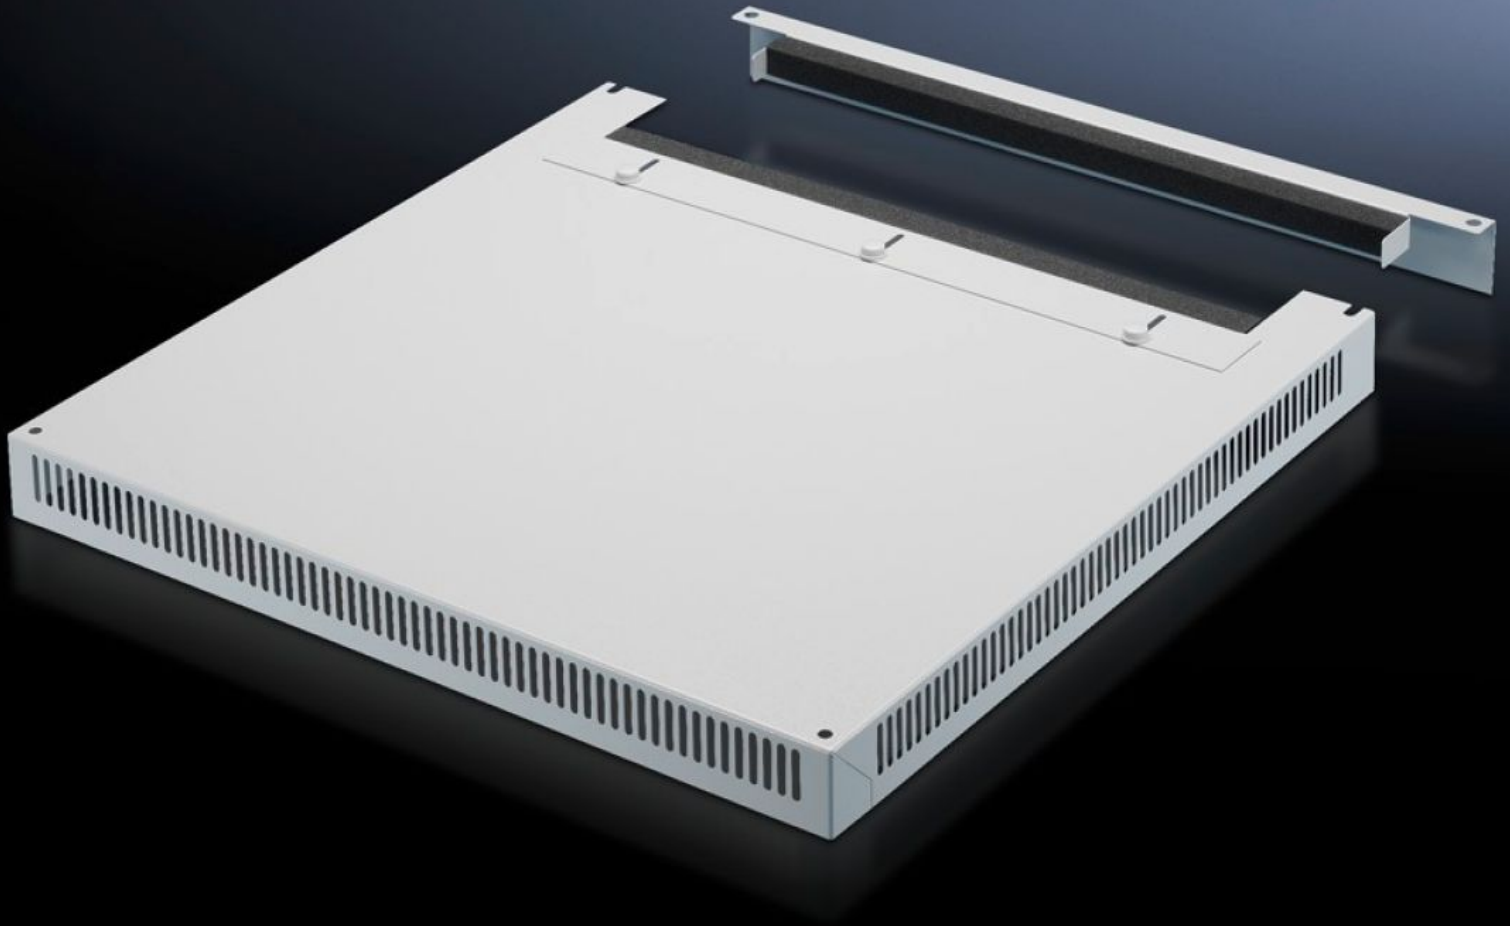

Rittal – The System.

Faster – better – everywhere.

DK 7826.689

Roof plate, vented

State: 04/06/2026 (Source: rittal.com/uae-en)

ENCLOSURES

POWER DISTRIBUTION

CLIMATE CONTROL

IT INFRASTRUCTURE

SOFTWARE & SERVICES

FRIEDHELM LOH GROUP