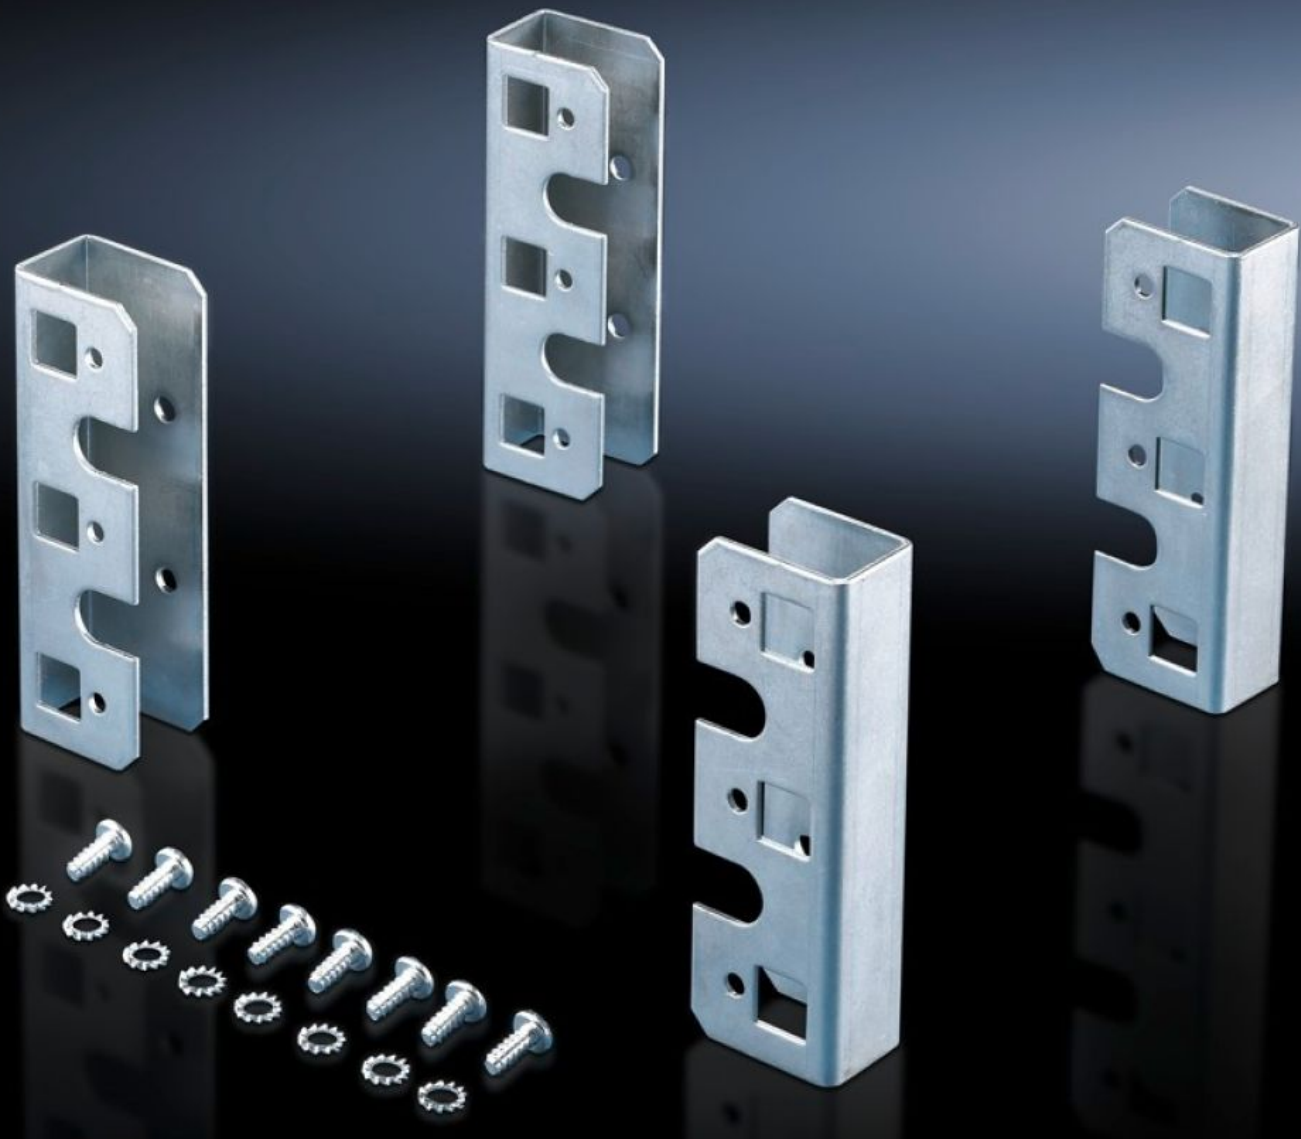

Rittal – The System.

Faster – better – everywhere.

DK 7827.300

Adaptor for L-shaped mounting angles

State: 28/06/2026 (Source: rittal.com/uae-en)

ENCLOSURES

POWER DISTRIBUTION

CLIMATE CONTROL

IT INFRASTRUCTURE

SOFTWARE & SERVICES

FRIEDHELM LOH GROUP

DK 7827.300 - Adaptor for L-shaped mounting angles for TS

For TS network enclosures, for mounting component shelves and slide rails on L-shaped mounting angles.

Features

Model No.	DK 7827.300
Product description	For mounting component shelves and slide rails on L-shaped mounting angles.
Material	Sheet steel
Supply includes	Assembly parts
Packs of	4 pc(s).
Net weight	0.652 kg
Gross weight	0.755 kg
Customs tariff number	83024900
ETIM 9	EC002625
ECLASS 8.0	27189234
Product description	DK Adaptor for L-shaped mounting angles, L-shaped mounting angle, For TS

Tender text

DK-TS L-shaped mounting angle adaptor

Material: Sheet steel, zinc-plated, passivated