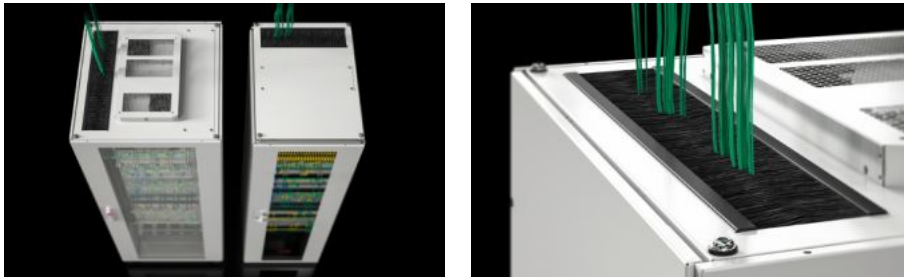

# TX 7888.300 - Brush kit for TX CableNet

Brush strips can be fitted to conceal the cable entry openings in the roof plate for visual appeal.

## Features

Model No.	TX 7888.300
Benefits	For simple top-mounting on the cut-out edge
Material	Plastic support with brushes Brush strip: Plastic, UL 94-V0 Bristles: Plastic, UL 94-HB
Bristle length	70 mm
To fit	Enclosure type: TX CableNet Depth: = 600 mm = 800 mm = 1,000 mm
Packs of	2 pc(s).
Net weight	0.5
Gross weight	0.511
Customs tariff number	96035000
EAN	4028177997608
ETIM 9	EC002620
ECLASS 8.0	27142421