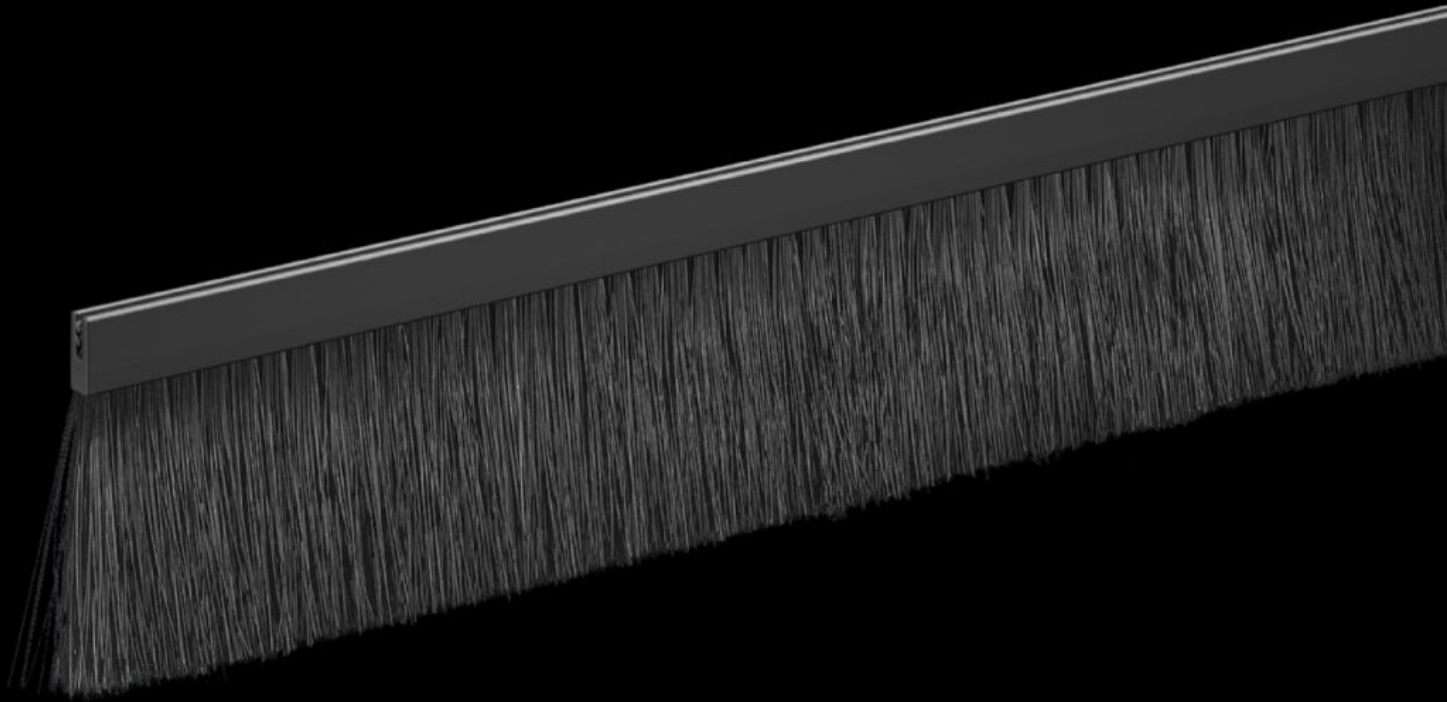

Rittal – The System.

Faster – better – everywhere.

TX 7888.300

Brush kit

State: 23/11/2025 (Source: rittal.com/uae-en)

ENCLOSURES

POWER DISTRIBUTION

CLIMATE CONTROL

IT INFRASTRUCTURE

SOFTWARE & SERVICES

FRIEDHELM LOH GROUP