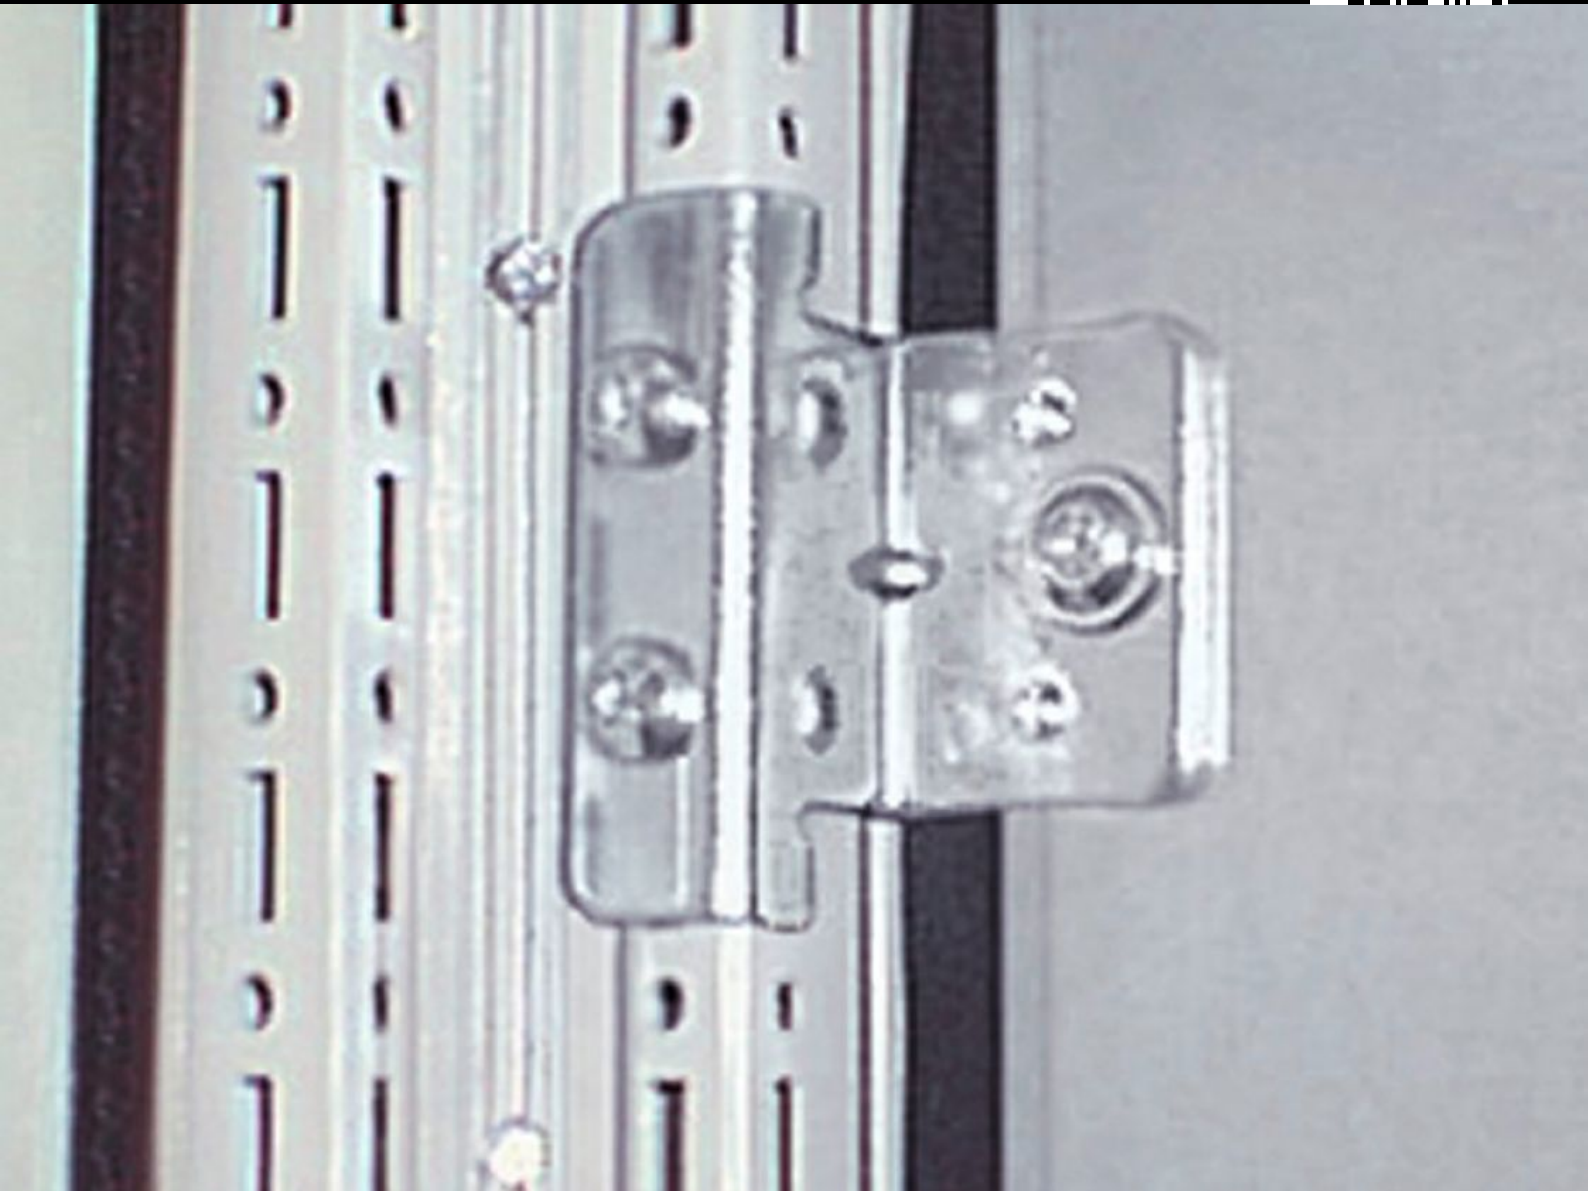

Rittal – The System.

Faster – better – everywhere.

TS 8800.470

Baying attachment, vertical

State: 25/06/2026 (Source: rittal.com/uae-en)

ENCLOSURES

POWER DISTRIBUTION

CLIMATE CONTROL

IT INFRASTRUCTURE

SOFTWARE & SERVICES

FRIEDHELM LOH GROUP