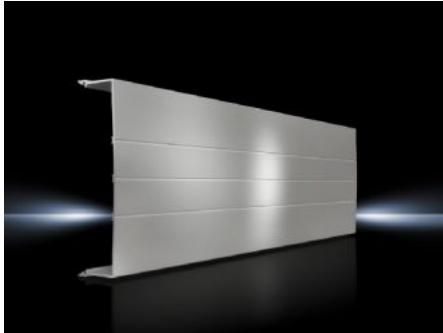

# SV 9340.200 - Cover section for RiLine busbar systems

May be cut to length as required, for clip-on mounting to the base tray section.

## Features

Model No.	SV 9340.200
Product description	For clip-on mounting onto the base tray.
Material	Thermally modified hard PVC. Fire protection corresponding to UL 94-V0
Colour	RAL 7035
Note	If the cover section is loaded from the front, the support panel is needed for stability May be cut individually to required length
Number of poles	3-pole
To fit busbar system	Flat copper busbars, 3-pole PLS 800, 3-pole PLS 1600, 3-pole
Dimensions	Length: 700 mm
Packs of	2 pc(s).
Net weight	1.6 kg
Gross weight	1.79 kg
Customs tariff number	85472000
ETIM 9	EC000775
ECLASS 8.0	27142414

# Features

---

Product description

SV Cover section, L: 700 mm