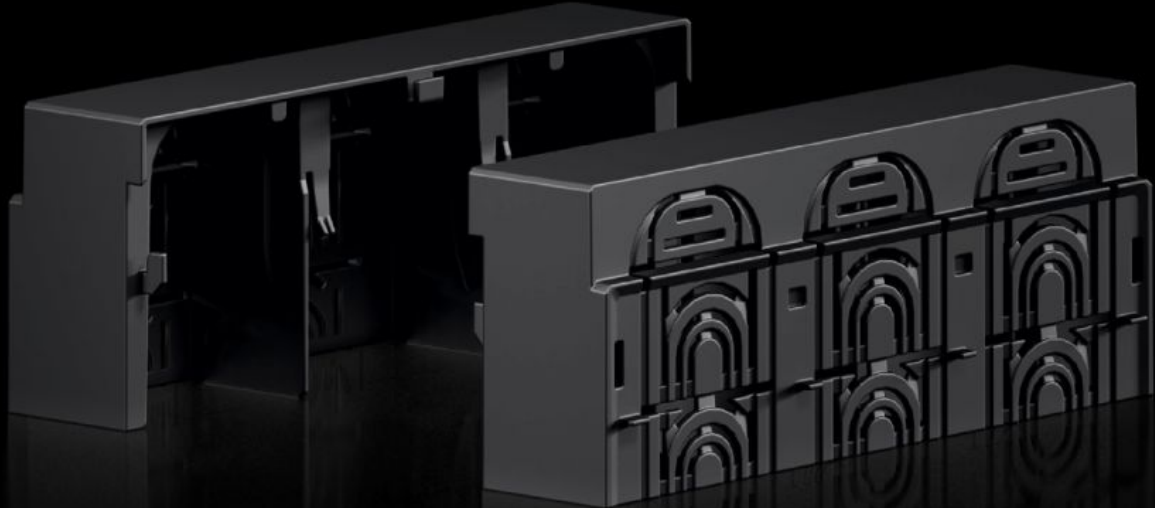

Rittal – The System.

Faster – better – everywhere.

RX 9365.532

RiLineX connection space cover

State: 25/05/2026 (Source: rittal.com/uae-en)

ENCLOSURES

POWER DISTRIBUTION

CLIMATE CONTROL

IT INFRASTRUCTURE

SOFTWARE & SERVICES

FRIEDHELM LOH GROUP

RX 9365.532 - RiLineX connection space cover for NH fuse-switch disconnectors

RiLineX connection space cover for RiLineX NH fuse-switch disconnectors, size 2, for use when assembling mounting plates and busbars.

Features

Model No.	RX 9365.532
Material	Polyamide (PA 6) Fire protection corresponding to UL 94
Colour	RAL 9005
To fit Model No.	9362.210 9362.215 9362.250 9363.210 9363.215
Dimensions	Width: 208.5 mm Height: 60 mm Depth: 89.6 mm
Packs of	2 pc(s).
Net weight	0.436 kg
Gross weight	0.439 kg
PCF per pack (cradle-to-gate)	2.96
Customs tariff number	85472000
ETIM 9	EC000775
Product description	RiLineX connection space cover for RiLineX NH fuse-switch disconnectors, size 2, for use when assembling mounting plates and busbars.