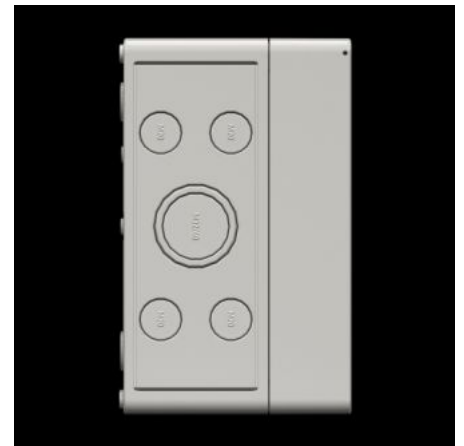

IT INFRASTRUCTURE

SOFTWARE & SERVICES

FRIEDHELM LOH GROUP

PK 9508.050 - Polycarbonate enclosures PK with knockouts

Wall-mounted enclosure of fibreglass-reinforced polycarbonate. Protection category IP 66. Covers feature quick-release fasteners for speedy maintenance. Self-extinguishing material for safety.

Features

Model No.	PK 9508.050
Design	PK enclosure with solid cover
Material	Enclosure: Fibreglass-reinforced polycarbonate Cover: Fibreglass-reinforced polycarbonate, all-round foamed-in PU seal Cover screws: Polyamide Insulating bungs: Polyethylene
Colour	RAL 7035
Supply includes	Enclosure with cover Cover screws Insulating bungs for wall mounting screws
Protection category NEMA	NEMA 4X
Protection category to IEC 60 529	IP 66
IK Code	IK08

Features

Dimensions	Width: 130 mm Height: 94 mm Depth: 57 mm
Cable entry (quantity x diameter)	M16/M20
No. of metric knockouts	10 x M16/M20
Operating temperature range	-35 °C...80 °C
Basic material	Polycarbonate
Packs of	4 pc(s).
Net weight	0.8 kg
Gross weight	0.86 kg
Customs tariff number	84879090
ETIM 9	EC000261
ECLASS 8.0	27180101
Product description	PK Polycarbonate enclosure, WHD: 130x94x57 mm, fibreglass-reinforced polycarbonate, with knockouts, with grey cover