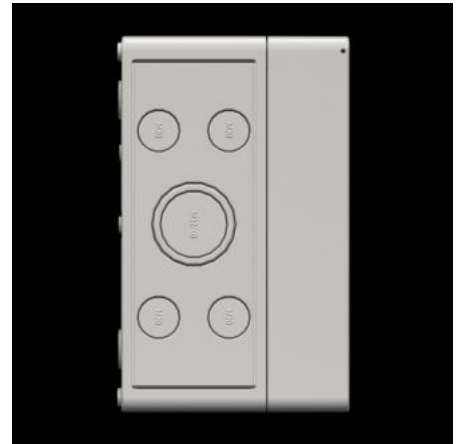

IT INFRASTRUCTURE

SOFTWARE & SERVICES

FRIEDHELM LOH GROUP

PK 9508.050 - Polycarbonate enclosures PK with knockouts

Wall-mounted enclosure of fibreglass-reinforced polycarbonate. Protection category IP 66. Covers feature quick-release fasteners for speedy maintenance. Self-extinguishing material for safety.

Features

Model No.	PK 9508.050
Design	PK enclosure with solid cover
Material	Enclosure: Fibreglass-reinforced polycarbonate Cover: Fibreglass-reinforced polycarbonate, all-round foamed-in PU seal Cover screws: Polyamide Insulating bungs: Polyethylene
Colour	RAL 7035
Supply includes	Enclosure with cover Cover screws Insulating bungs for wall mounting screws
Protection category NEMA	NEMA 4X
Protection category to IEC 60 529	IP 66
IK Code	IK08

Features

Dimensions	Width: 130 mm Height: 94 mm Depth: 57 mm
Cable entry (quantity x diameter)	M16/M20
No. of metric knockouts	10 x M16/M20
Operating temperature range	-35 °C...80 °C
Basic material	Polycarbonate
Packs of	4 pc(s).
Net weight	0.8 kg
Gross weight	0.86 kg
Customs tariff number	84879090
ETIM 9	EC000261
ECLASS 8.0	27180101
Product description	PK Polycarbonate enclosure, WHD: 130x94x57 mm, fibreglass-reinforced polycarbonate, with knockouts, with grey cover