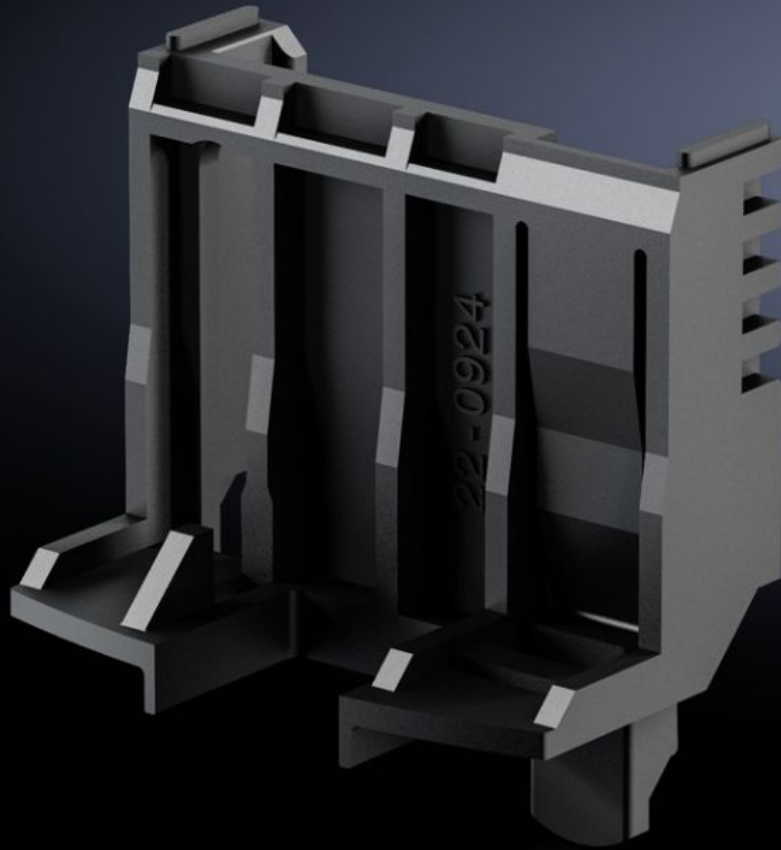

Rittal – The System.

Faster – better – everywhere.

SV 9635.620 Positioner

State: 22/05/2026 (Source: rittal.com/uae-en)

ENCLOSURES

POWER DISTRIBUTION

CLIMATE CONTROL

IT INFRASTRUCTURE

SOFTWARE & SERVICES

FRIEDHELM LOH GROUP

SV 9635.620 - Positioner for Comfort component adaptors

For attaching starter and reversing combinations on the Comfort component adaptor with adjustable support rail.

Features

Model No.	SV 9635.620
Product description	For attaching equipment and reverser combinations.
Material	Polyamide Fire protection corresponding to UL 94-V0
Colour	RAL 9005
Dimensions	Width: 45 mm Height: 47.5 mm
To fit manufacturer (model)	Eaton (PKZ/PKE size 0)
Packs of	10 pc(s).
Net weight	0.05 kg
Gross weight	0.121 kg
Customs tariff number	73269098
ETIM 9	EC002270
ECLASS 8.0	27400613
Product description	SV Positioner, for component adaptor (Comfort), WH: 45x35 mm