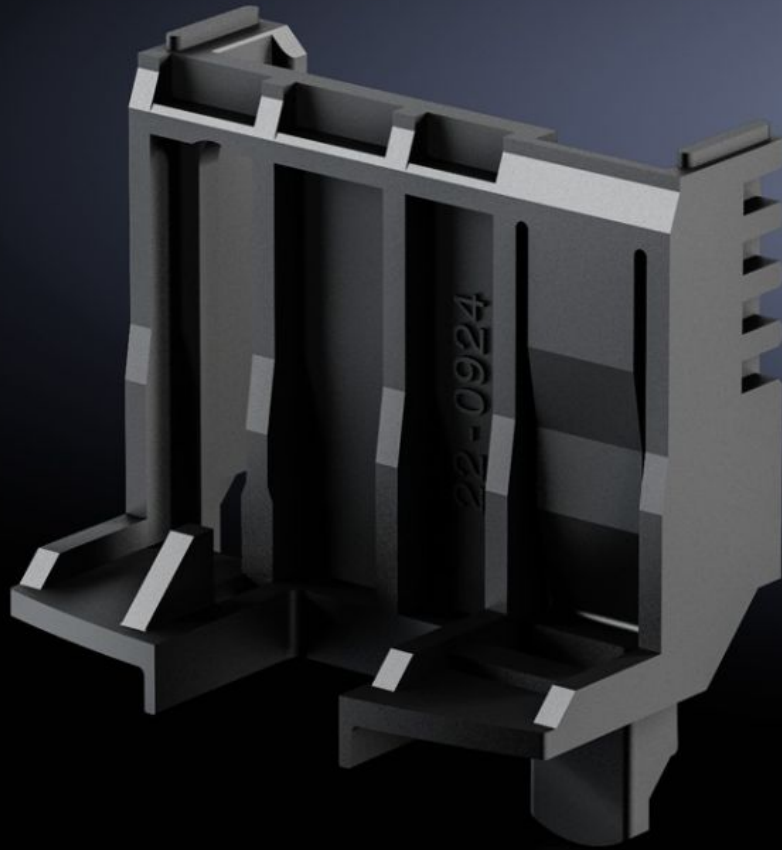

Rittal – The System.

Faster – better – everywhere.

SV 9635.620 Positioner

State: 08/07/2026 (Source: rittal.com/uae-en)

ENCLOSURES

POWER DISTRIBUTION

CLIMATE CONTROL

IT INFRASTRUCTURE

SOFTWARE & SERVICES

FRIEDHELM LOH GROUP

SV 9635.620 - Positioner for Comfort component adaptors

For attaching starter and reversing combinations on the Comfort component adaptor with adjustable support rail.

Features

Model No.	SV 9635.620
Product description	For attaching equipment and reverser combinations.
Material	Polyamide Fire protection corresponding to UL 94-V0
Colour	RAL 9005
Dimensions	Width: 45 mm Height: 47.5 mm
To fit manufacturer (model)	Eaton (PKZ/PKE size 0)
Packs of	10 pc(s).
Net weight	0.05 kg
Gross weight	0.121 kg
Customs tariff number	73269098
ETIM 9	EC002270
ECLASS 8.0	27400613
Product description	SV Positioner, for component adaptor (Comfort), WH: 45x35 mm