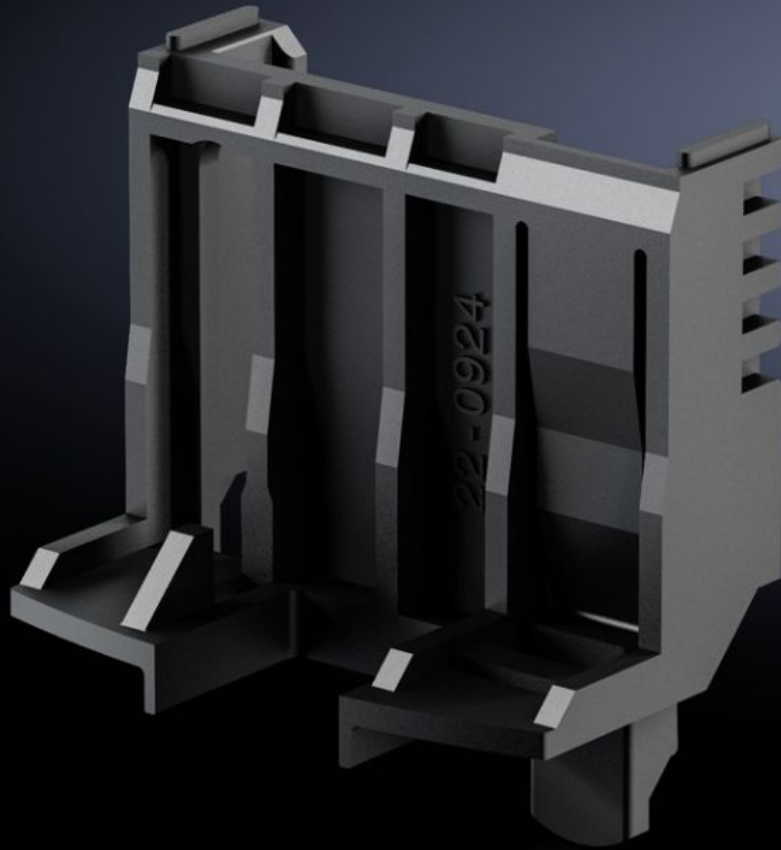

Rittal – The System.

Faster – better – everywhere.

SV 9635.620 Positioner

State: 03/04/2026 (Source: rittal.com/uae-en)

ENCLOSURES

POWER DISTRIBUTION

CLIMATE CONTROL

IT INFRASTRUCTURE

SOFTWARE & SERVICES

FRIEDHELM LOH GROUP

SV 9635.620 - Positioner for Comfort component adaptors

For attaching starter and reversing combinations on the Comfort component adaptor with adjustable support rail.

Features

Model No.	SV 9635.620
Product description	For attaching equipment and reverser combinations.
Material	Polyamide Fire protection corresponding to UL 94-V0
Colour	RAL 9005
Dimensions	Width: 45 mm Height: 47.5 mm
To fit manufacturer (model)	Eaton (PKZ/PKE size 0)
Packs of	10 pc(s).
Net weight	0.05 kg
Gross weight	0.121 kg
Customs tariff number	73269098
ETIM 9	EC002270
ECLASS 8.0	27400613
Product description	SV Positioner, for component adaptor (Comfort), WH: 45x35 mm