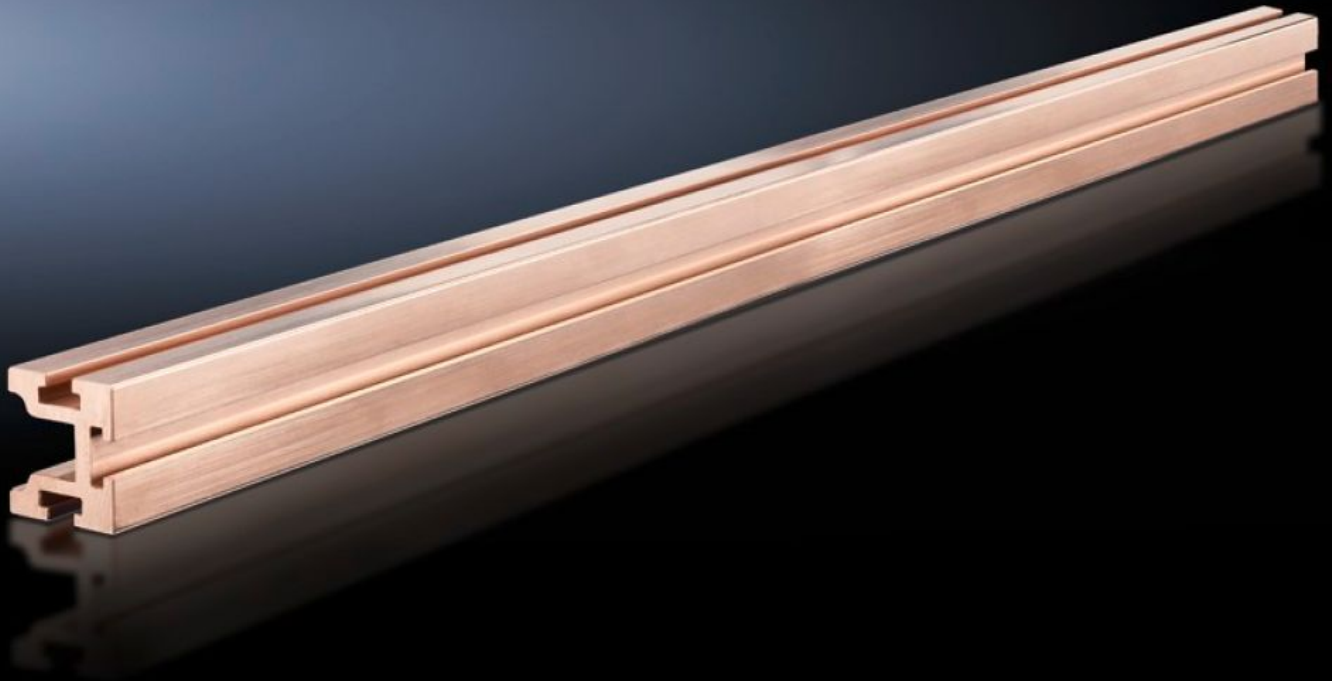

Rittal – The System.

Faster – better – everywhere.

SV 9640.276

Maxi-PLS busbar, E-Cu

State: 08/12/2025 (Source: rittal.com/uae-en)

ENCLOSURES

POWER DISTRIBUTION

CLIMATE CONTROL

IT INFRASTRUCTURE

SOFTWARE & SERVICES

FRIEDHELM LOH GROUP

SV 9640.276 - Maxi-PLS busbar, E-Cu for Maxi-PLS 45 S system

Size: 45x45 mm, bar cross-section: 974 mm²

Features

Model No.	SV 9640.276
Product description	For assembling cable connection systems.
Material	E-Cu
Cross-section	974 mm ²
Length	925 mm
Note	May be cut individually to required length
To fit	Width: = 1,000 mm
Packs of	1 pc(s).
Net weight	8.18
Gross weight	8.18
Copper weight (kg per piece)	8.18
Customs tariff number	74071000
EAN	4028177571860
ETIM 9	EC000001
ECLASS 8.0	27370303