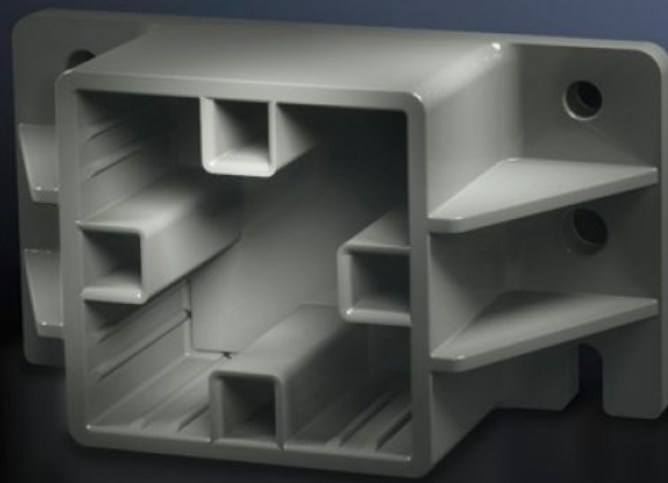

Rittal – The System.

Faster – better – everywhere.

SV 9649.010 End supports

State: 02/07/2026 (Source: rittal.com/uae-en)

ENCLOSURES

POWER DISTRIBUTION

CLIMATE CONTROL

IT INFRASTRUCTURE

SOFTWARE & SERVICES

FRIEDHELM LOH GROUP