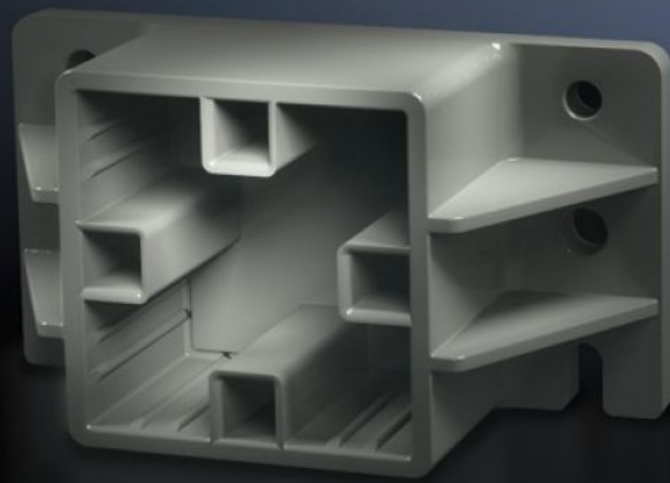

Rittal – The System.

Faster – better – everywhere.

SV 9659.010 End supports

State: 30/06/2026 (Source: rittal.com/uae-en)

ENCLOSURES

POWER DISTRIBUTION

CLIMATE CONTROL

IT INFRASTRUCTURE

SOFTWARE & SERVICES

FRIEDHELM LOH GROUP