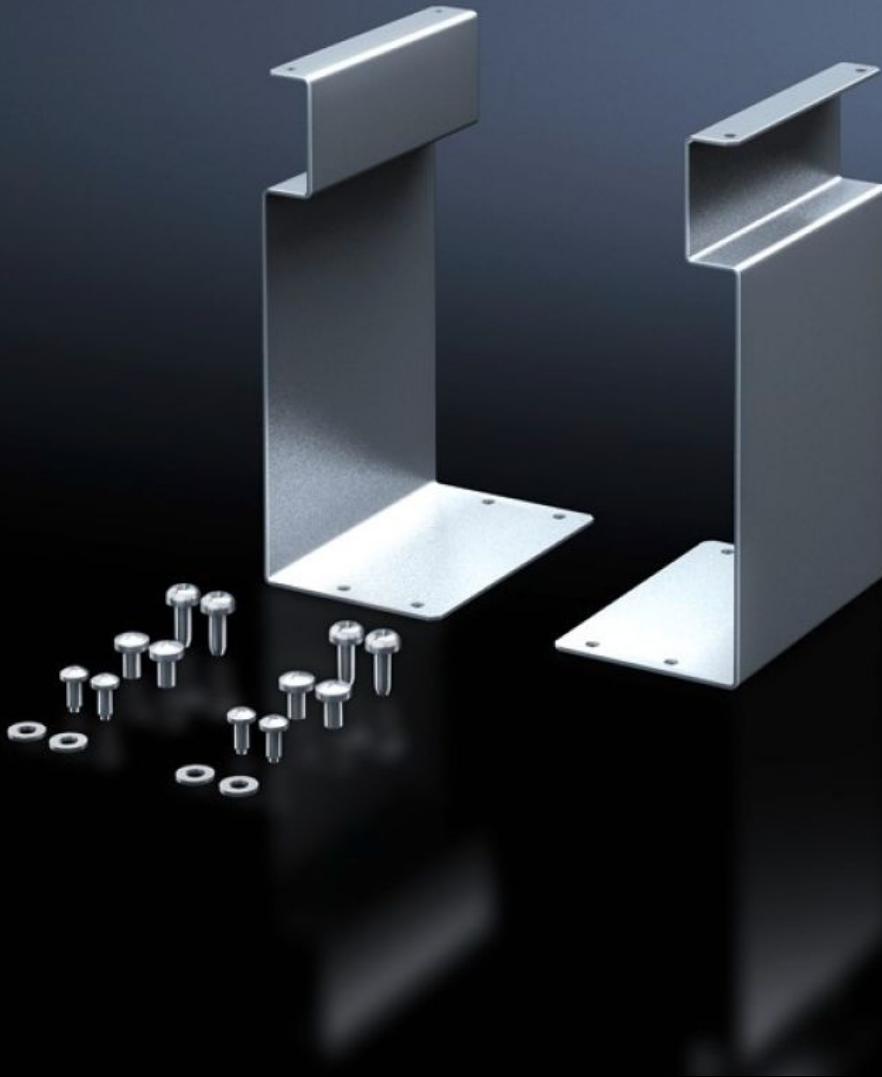

Rittal – The System.

Faster – better – everywhere.

SV 9666.310 Mounting set

State: 06/04/2026 (Source: rittal.com/uae-en)

ENCLOSURES

POWER DISTRIBUTION

CLIMATE CONTROL

IT INFRASTRUCTURE

SOFTWARE & SERVICES

FRIEDHELM LOH GROUP

SV 9666.310 - Mounting set for connection terminal block

For connection terminal block.

Features

Model No.	SV 9666.310
Product description	For attaching the connection terminal block to the frame of the ISV installation kit.
Material	Sheet steel, zinc-plated
Supply includes	Assembly parts
Size	Width units (WU) @ 250 mm: 1 Height units (U) @ 150 mm: 3
Packs of	1 pc(s).
Net weight	0.8 kg
Gross weight	0.894 kg
Customs tariff number	73269098
ETIM 9	EC001894
ECLASS 8.0	27400613
Product description	SV Mounting kit (ISV), for connection terminal block