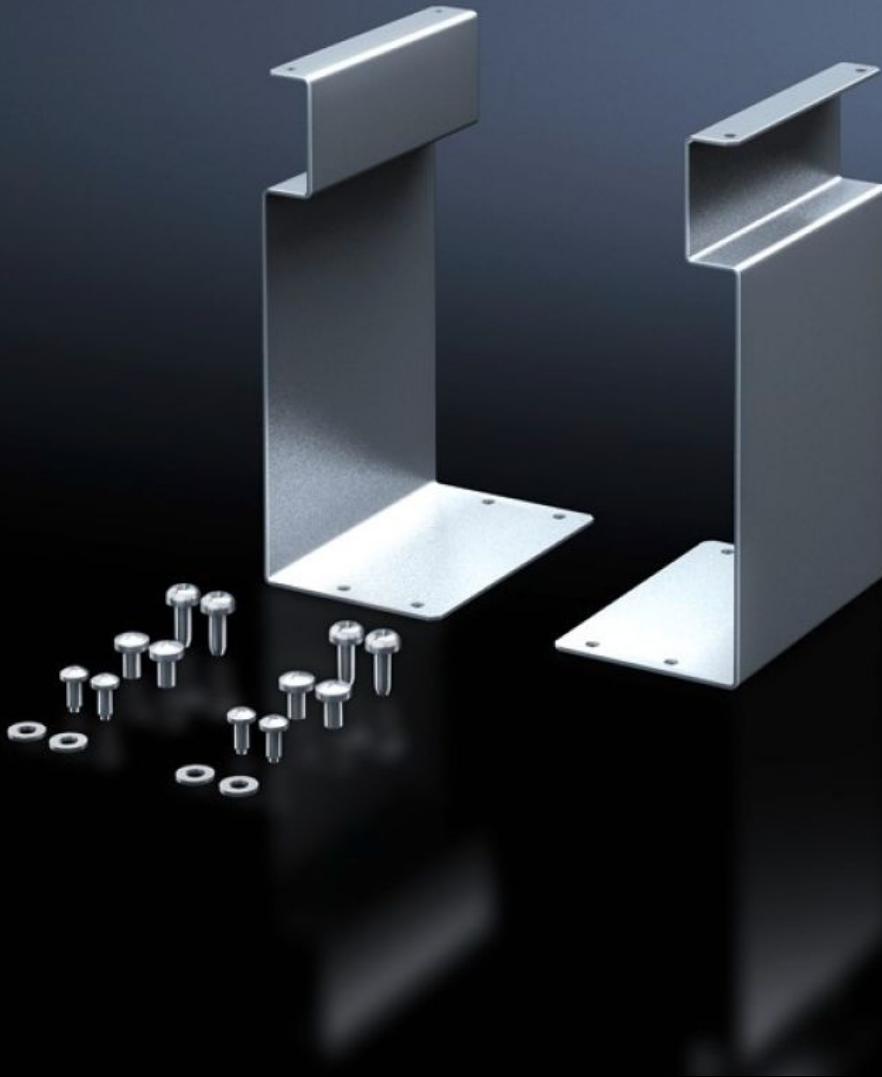

Rittal – The System.

Faster – better – everywhere.

SV 9666.310 Mounting set

State: 22/05/2026 (Source: rittal.com/uae-en)

ENCLOSURES

POWER DISTRIBUTION

CLIMATE CONTROL

IT INFRASTRUCTURE

SOFTWARE & SERVICES

FRIEDHELM LOH GROUP

SV 9666.310 - Mounting set for connection terminal block

For connection terminal block.

Features

Model No.	SV 9666.310
Product description	For attaching the connection terminal block to the frame of the ISV installation kit.
Material	Sheet steel, zinc-plated
Supply includes	Assembly parts
Size	Width units (WU) @ 250 mm: 1 Height units (U) @ 150 mm: 3
Packs of	1 pc(s).
Net weight	0.8 kg
Gross weight	0.894 kg
Customs tariff number	73269098
ETIM 9	EC001894
ECLASS 8.0	27400613
Product description	SV Mounting kit (ISV), for connection terminal block