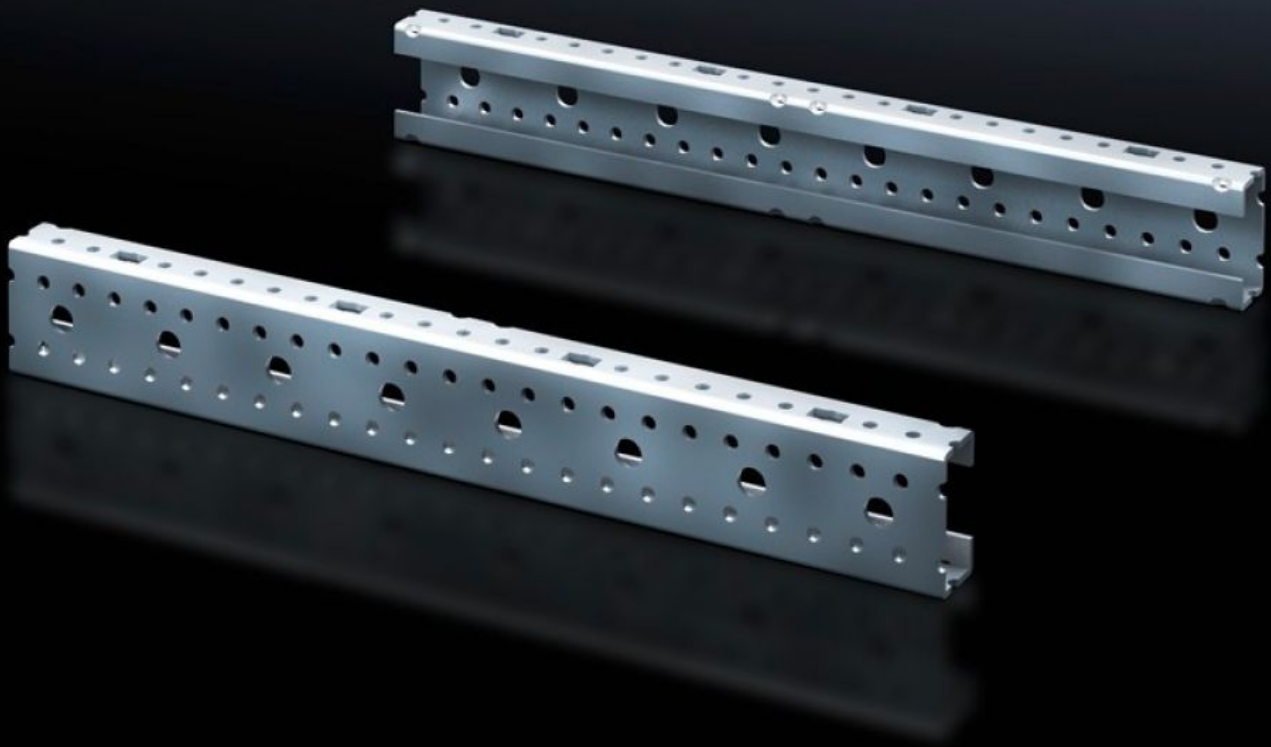

Rittal – The System.

Faster – better – everywhere.

SV 9666.705

Mounting angles ISV

State: 05/05/2026 (Source: rittal.com/uae-en)

ENCLOSURES

POWER DISTRIBUTION

CLIMATE CONTROL

IT INFRASTRUCTURE

SOFTWARE & SERVICES

FRIEDHELM LOH GROUP

SV 9666.705 - Mounting angles ISV for VX

For vertical sub-division of the support frame in the VX/TS/SE enclosure.

Features

Model No.	SV 9666.705
Product description	For vertical sub-division of the support frame in the enclosure.
Material	Sheet steel
Surface finish	Zinc-plated
Dimensions	Height: 750 mm
Size	Height units (U) @ 150 mm: 5
Packs of	2 pc(s).
Net weight	1.76 kg
Gross weight	1.78 kg
PCF per pack (cradle-to-gate)	7 kg CO2 eq (Cat B)
Note on PCF category	Category B: PCF value (cradle-to-gate) based on the product weight, approximately calculated and self-declared
Customs tariff number	73269098
ETIM 9	EC002270
ECLASS 8.0	27400613
Product description	SV Mounting angle (ISV), 5 U (750 mm), for TS, SE