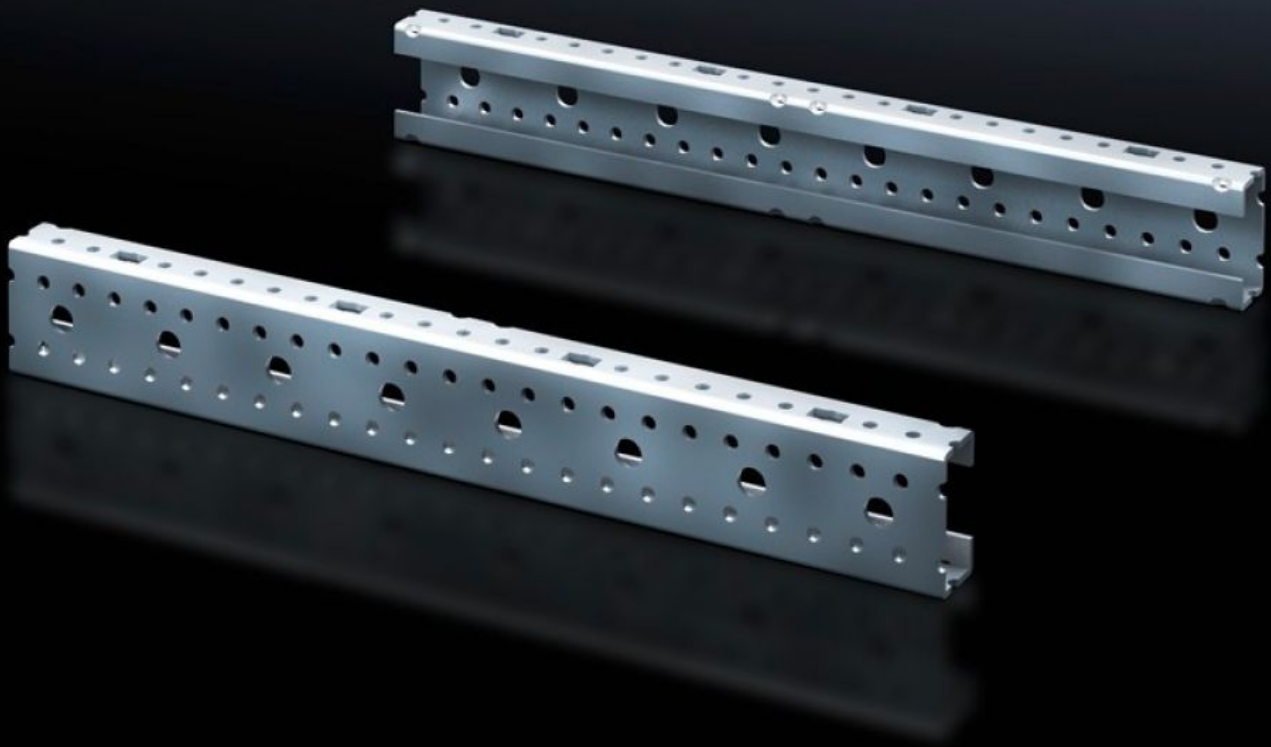

Rittal – The System.

Faster – better – everywhere.

SV 9666.707

Mounting angles ISV

State: 08/05/2026 (Source: rittal.com/uae-en)

ENCLOSURES

POWER DISTRIBUTION

CLIMATE CONTROL

IT INFRASTRUCTURE

SOFTWARE & SERVICES

FRIEDHELM LOH GROUP

SV 9666.707 - Mounting angles ISV for VX

For vertical sub-division of the support frame in the VX/TS/SE enclosure.

Features

Model No.	SV 9666.707
Product description	For vertical sub-division of the support frame in the enclosure.
Material	Sheet steel
Surface finish	Zinc-plated
Dimensions	Height: 1,050 mm
Size	Height units (U) @ 150 mm: 7
Packs of	2 pc(s).
Net weight	2.45 kg
Gross weight	2.46 kg
PCF per pack (cradle-to-gate)	9.4 kg CO2 eq (Cat B)
Note on PCF category	Category B: PCF value (cradle-to-gate) based on the product weight, approximately calculated and self-declared
Customs tariff number	73269098
ETIM 9	EC002270
ECLASS 8.0	27400613
Product description	SV Mounting angle (ISV), 7 U (1050 mm), for TS, SE