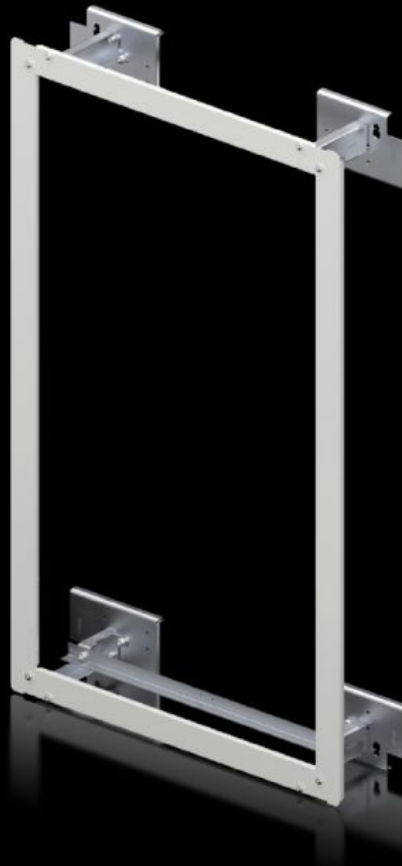

Rittal – The System.

Faster – better – everywhere.

SV 9666.831 ISV installation kit

State: 04/04/2026 (Source: rittal.com/uae-en)

ENCLOSURES

POWER DISTRIBUTION

CLIMATE CONTROL

IT INFRASTRUCTURE

SOFTWARE & SERVICES

FRIEDHELM LOH GROUP