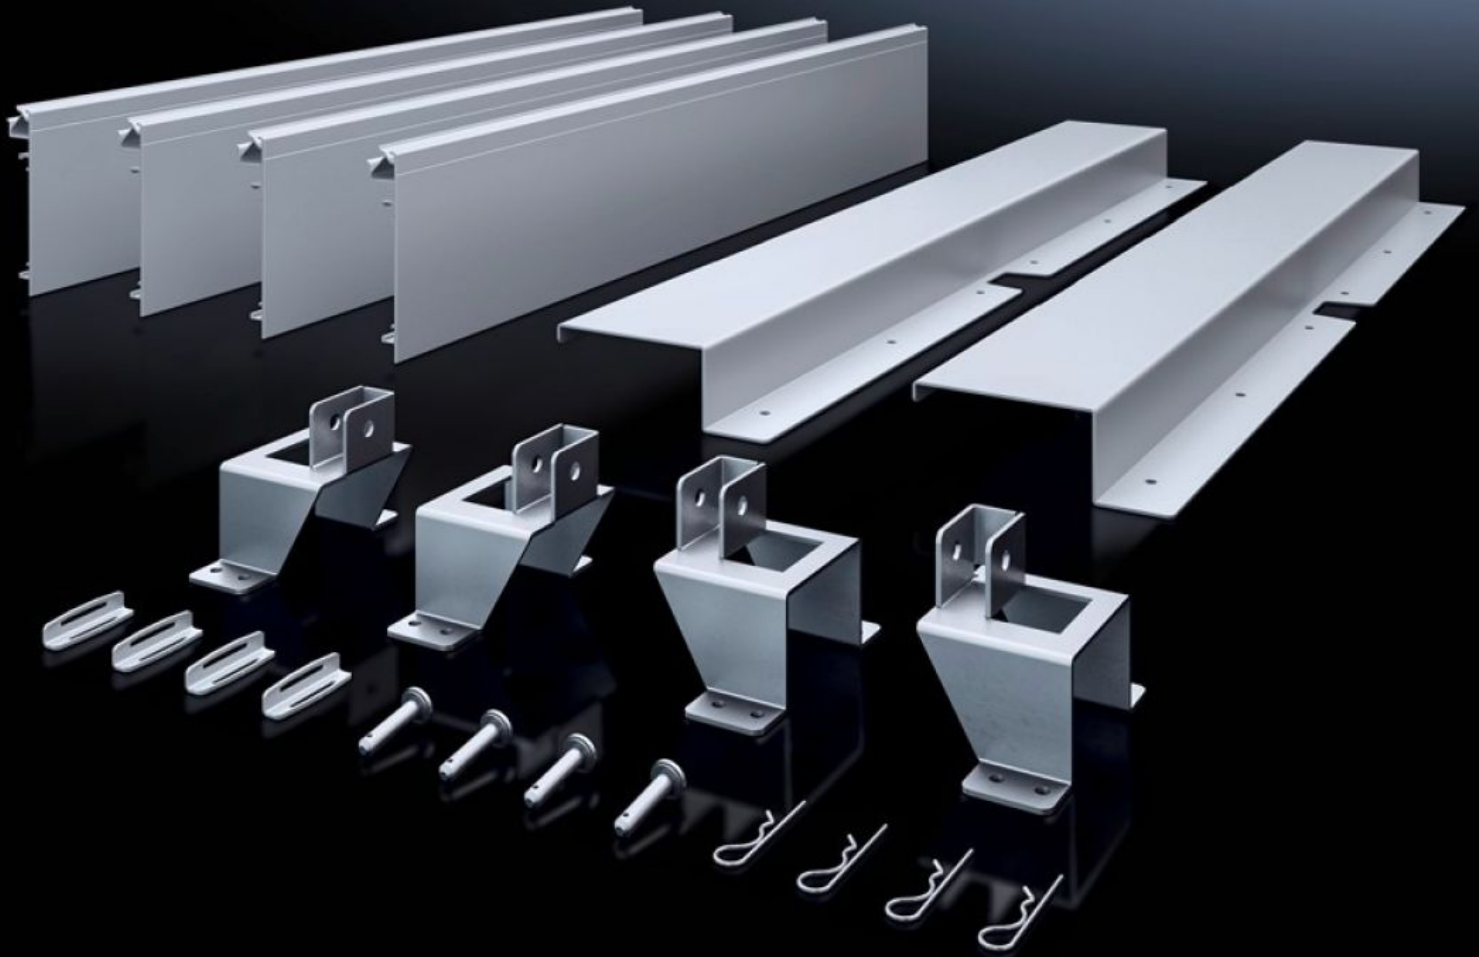

Rittal – The System.

Faster – better – everywhere.

SV 9666.902 ISV installation kit

State: 07/05/2026 (Source: rittal.com/uae-en)

ENCLOSURES

POWER DISTRIBUTION

CLIMATE CONTROL

IT INFRASTRUCTURE

SOFTWARE & SERVICES

FRIEDHELM LOH GROUP

SV 9666.902 - ISV installation kit for VX

For mounting ISV installation modules in VX enclosures.

Features

Model No.	SV 9666.902
Product description	For mounting ISV installation modules in the enclosure.
Material	Mounting frame holder: Sheet steel, zinc-plated Contact hazard protection: Sheet steel, spray-finished Contact hazard protection, sides: PVC
Supply includes	Mounting aid support Contact hazard protection Assembly parts
Size	Width units (WU) @ 250 mm: 2 Height units (U) @ 150 mm: 12
To fit Model No.	8452.000 8604.000 8606.000
To fit	Width: 600 mm Height: 2,000 mm Depth: 400 mm 500 mm 600 mm
Packs of	1 pc(s).
Net weight	6.7 kg
Gross weight	7.4 kg

Features

Customs tariff number	83024900
ETIM 9	EC002270
ECLASS 8.0	27400613
Product description	ISV installation kit for VX, 2 WU (500 mm), 12 U (1800 mm), WxH: 600x2000 mm

Approvals

Explanations	Declaration of conformity UK
--------------	------------------------------