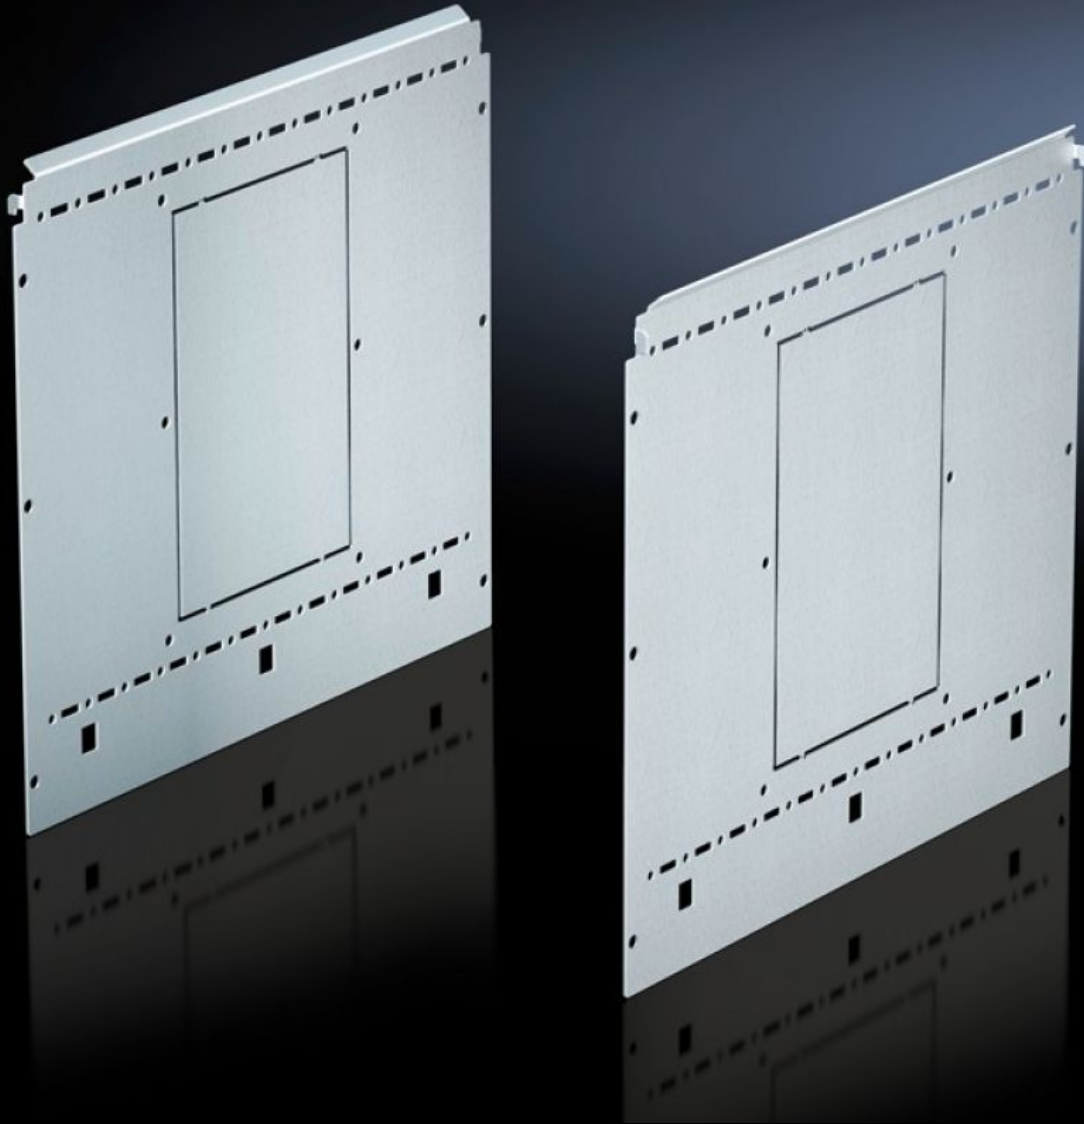

Rittal – The System.

Faster – better – everywhere.

SV 9673.044

Compartment side panel module

State: 11/05/2026 (Source: rittal.com/uae-en)

ENCLOSURES

POWER DISTRIBUTION

CLIMATE CONTROL

IT INFRASTRUCTURE

SOFTWARE & SERVICES

FRIEDHELM LOH GROUP

SV 9673.044 - Compartment side panel module for internal compartmentalisation

Side divider panel for compartments, for locating into the TS pitch pattern.

Features

Model No.	SV 9673.044
Product description	Side divider panel for compartments, for locating into the TS pitch pattern. Prepared for the location of mounting brackets for horizontal compartment dividers or mounting plates. Two TS system punchings allow the use of additional TS accessories. The side panel modules for reduced compartment depth and an auxiliary construction using TS punched rails 17 x 17 mm can be used to provide a separate enclosure space in the side panel area, e.g. for the provision of a busbar system.
Material	Sheet steel, 1.5 mm
Surface finish	Zinc-plated
Supply includes	Assembly parts
For compartment depth	400 mm
Dimensions	Height: 400 mm
Packs of	2 pc(s).
Net weight	3.1 kg
Customs tariff number	73269098
ETIM 9	EC002525
ECLASS 8.0	27400613

Features

Product description

SV Compartment side panel module, H: 400 mm, for D: 400 mm