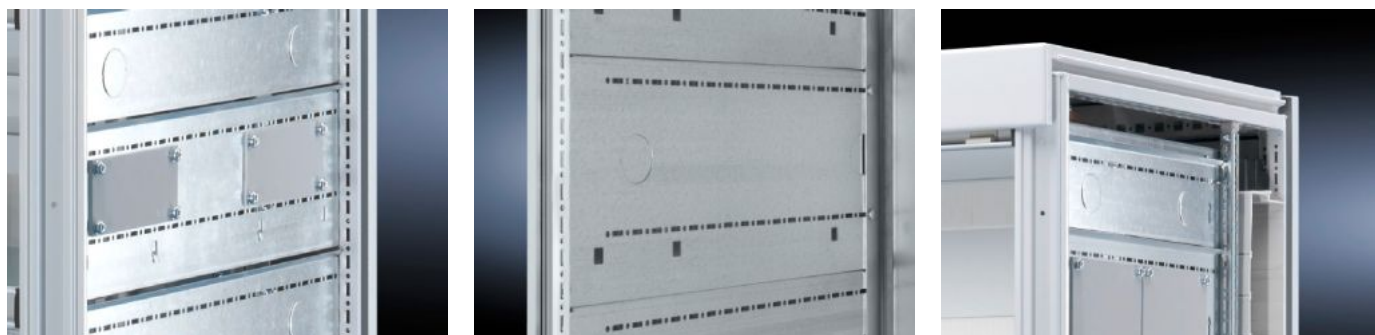

**Rittal – The System.**

Faster – better – everywhere.

**SV 9673.065**

**Compartment side panel module**

State: 02/04/2026 (Source: [rittal.com/uae-en](http://rittal.com/uae-en))

ENCLOSURES

POWER DISTRIBUTION

# SV 9673.065 - Compartment side panel module for internal compartmentalisation

Side divider panel for compartments, for locating into the TS pitch pattern.

## Features

Model No.	SV 9673.065
Product description	Side divider panel for compartments, for locating into the TS pitch pattern. Prepared for the location of mounting brackets for horizontal compartment dividers or mounting plates. Two TS system punchings allow the use of additional TS accessories. The side panel modules for reduced compartment depth and an auxiliary construction using TS punched rails 17 x 17 mm can be used to provide a separate enclosure space in the side panel area, e.g. for the provision of a busbar system.
Material	Sheet steel, 1.5 mm
Surface finish	Zinc-plated
Supply includes	Assembly parts
For compartment depth	600 mm
Dimensions	Height: 150 mm
Packs of	6 pc(s).
Net weight	5.034 kg
Gross weight	5.3 kg
Customs tariff number	73269098
ETIM 9	EC002525

# Features

---

ECLASS 8.0

27400613

---

Product description

SV Compartment side panel module, H: 150 mm, for D: 600 mm