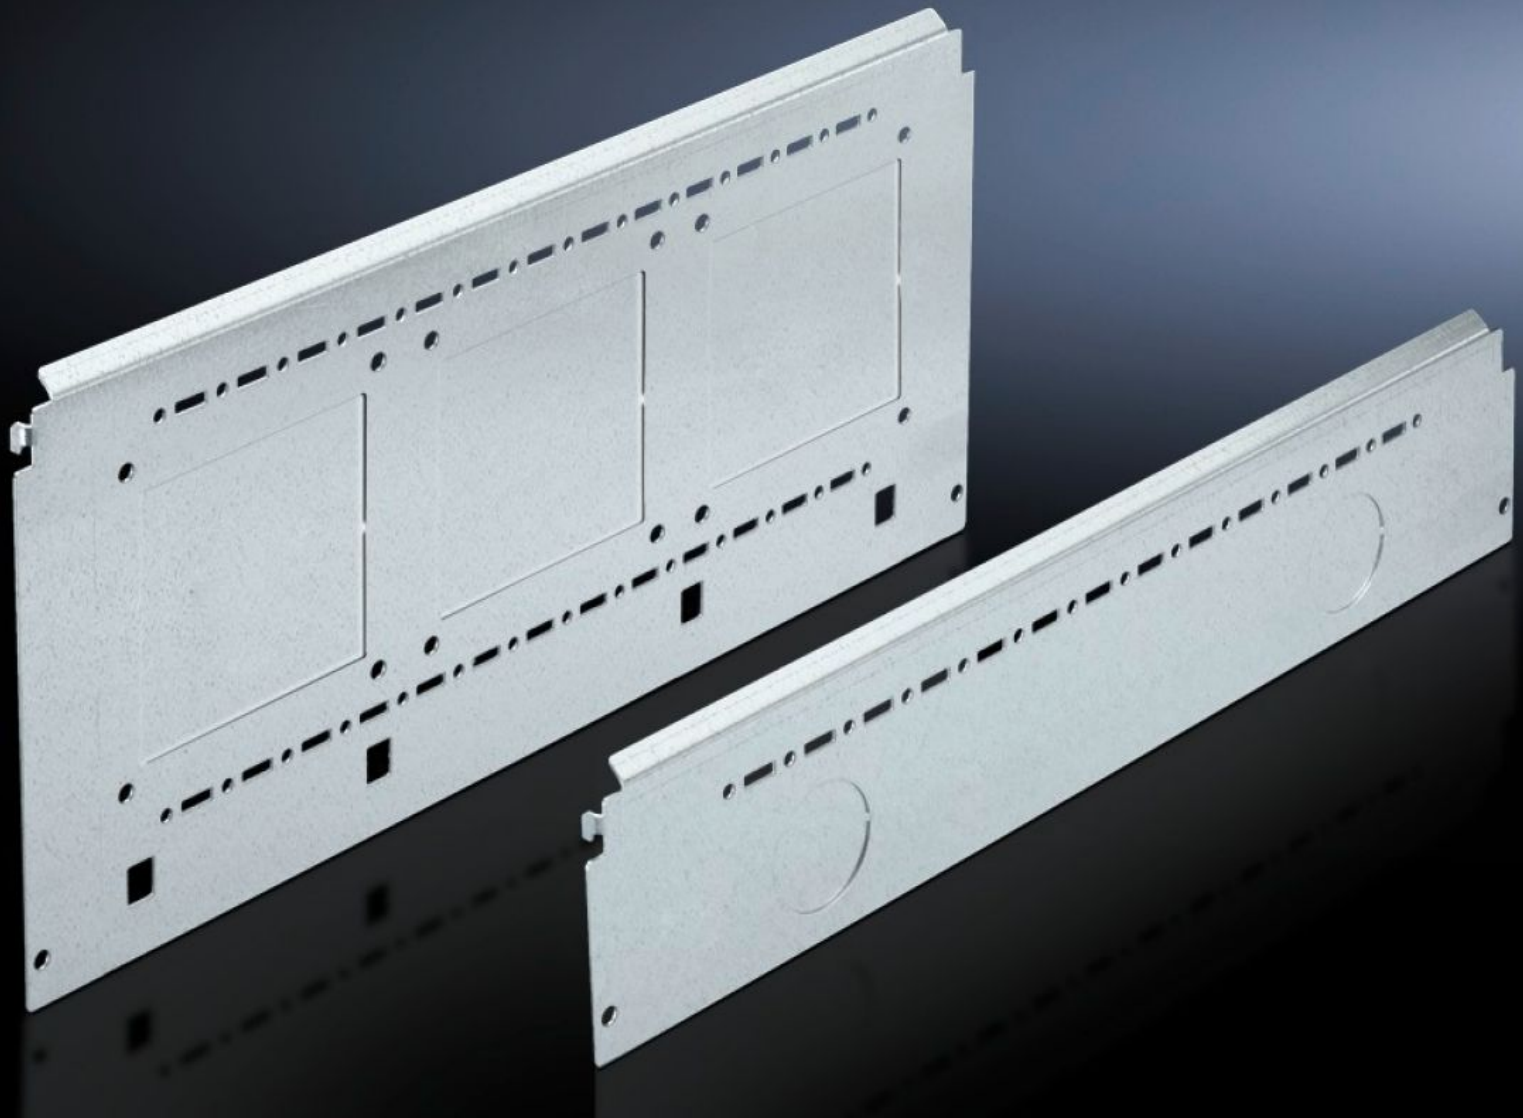

**Rittal – The System.**

Faster – better – everywhere.

**SV 9673.065**

**Compartment side panel module**

State: 02/04/2026 (Source: [rittal.com/uae-en](http://rittal.com/uae-en))

ENCLOSURES

POWER DISTRIBUTION

# SV 9673.065 - Compartment side panel module for internal compartmentalisation

Side divider panel for compartments, for locating into the TS pitch pattern.

## Features

Model No.	SV 9673.065
Product description	Side divider panel for compartments, for locating into the TS pitch pattern. Prepared for the location of mounting brackets for horizontal compartment dividers or mounting plates. Two TS system punchings allow the use of additional TS accessories. The side panel modules for reduced compartment depth and an auxiliary construction using TS punched rails 17 x 17 mm can be used to provide a separate enclosure space in the side panel area, e.g. for the provision of a busbar system.
Material	Sheet steel, 1.5 mm
Surface finish	Zinc-plated
Supply includes	Assembly parts
For compartment depth	600 mm
Dimensions	Height: 150 mm
Packs of	6 pc(s).
Net weight	5.034 kg
Gross weight	5.3 kg
Customs tariff number	73269098
ETIM 9	EC002525

# Features

---

ECLASS 8.0

27400613

---

Product description

SV Compartment side panel module, H: 150 mm, for D: 600 mm