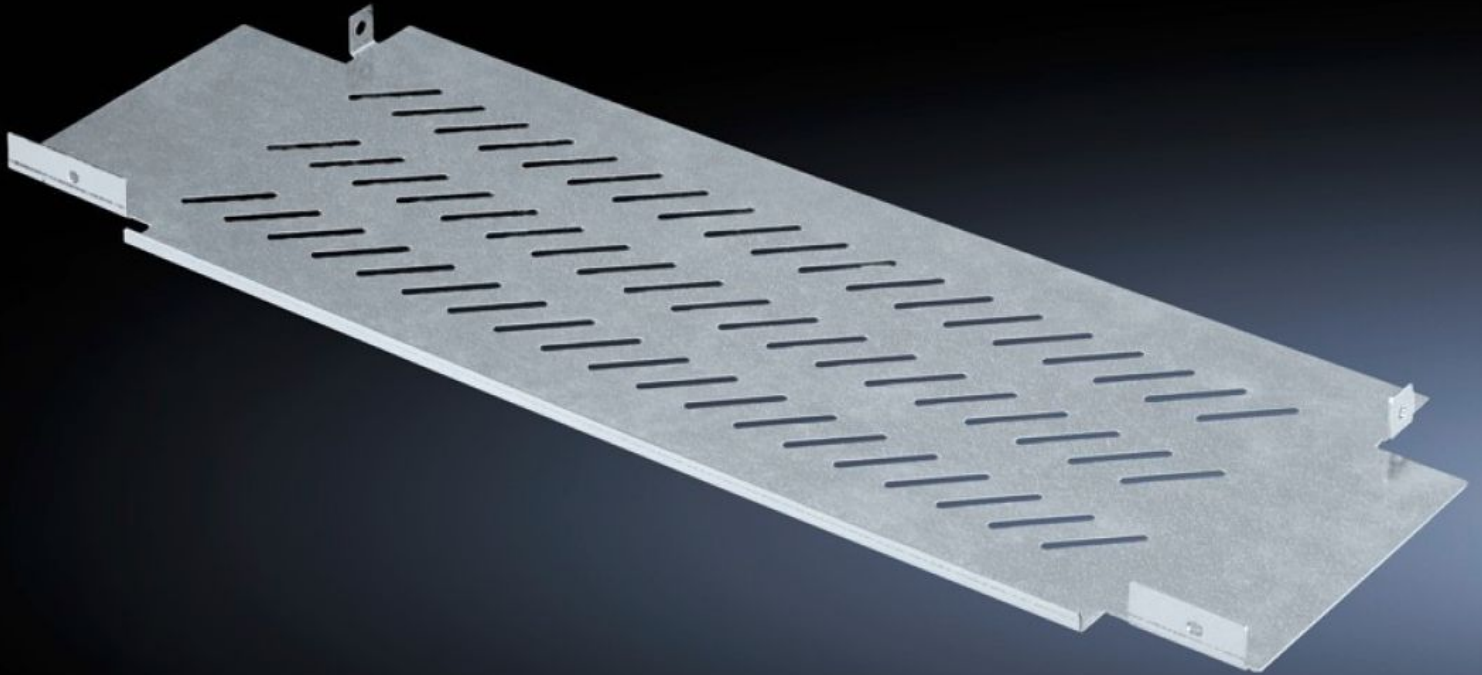

Rittal – The System.

Faster – better – everywhere.

SV 9674.348 Dividing plate

State: 08/04/2026 (Source: rittal.com/uae-en)

ENCLOSURES

POWER DISTRIBUTION

CLIMATE CONTROL

IT INFRASTRUCTURE

SOFTWARE & SERVICES

FRIEDHELM LOH GROUP

SV 9674.348 - Dividing plate for fuse-switch disconnecter section

Divides the busbar chamber and NH isolator chamber (compartment).

Features

Model No.	SV 9674.348
Product description	Dividing plate to divide the busbar chamber and NH isolator chamber (compartment).
Material	Sheet steel, 1.5 mm, zinc-plated
Supply includes	Assembly parts
Mounting position	Top Bottom
To fit manufacturer (model)	ABB SlimLine
Packs of	1 pc(s).
Net weight	1.899 kg
Gross weight	1.9 kg
Customs tariff number	73269098
ETIM 9	EC001900
ECLASS 8.0	27400613
Product description	SV Dividing plate, for fuse-switch disconnecter section, (ABB SlimLine)