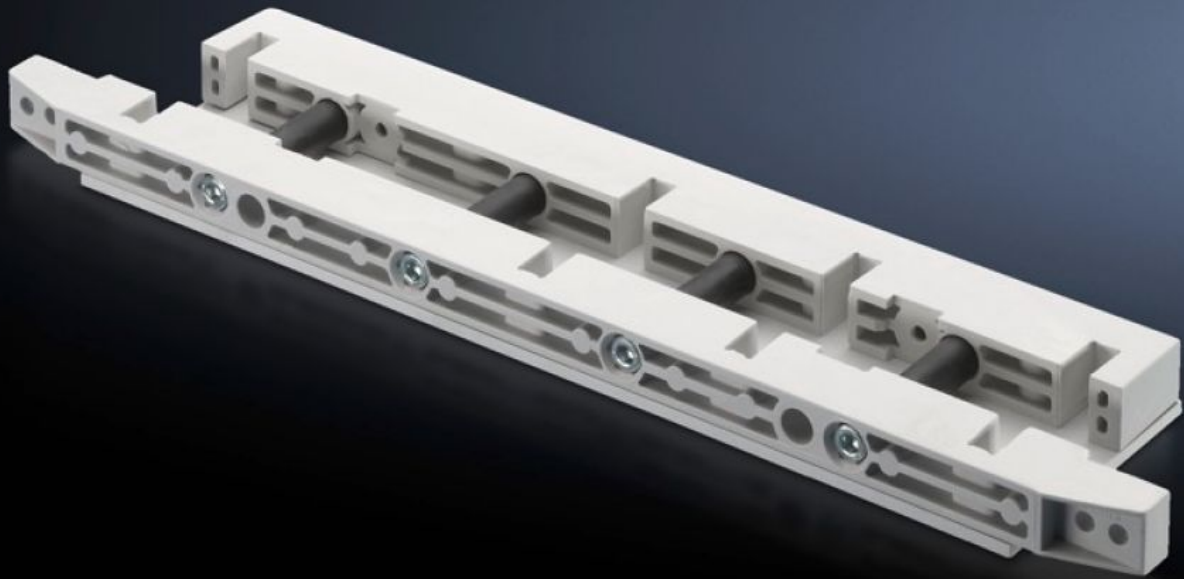

Rittal – The System.

Faster – better – everywhere.

SV 9674.436 End support

State: 07/05/2026 (Source: rittal.com/uae-en)

ENCLOSURES

POWER DISTRIBUTION

CLIMATE CONTROL

IT INFRASTRUCTURE

SOFTWARE & SERVICES

FRIEDHELM LOH GROUP