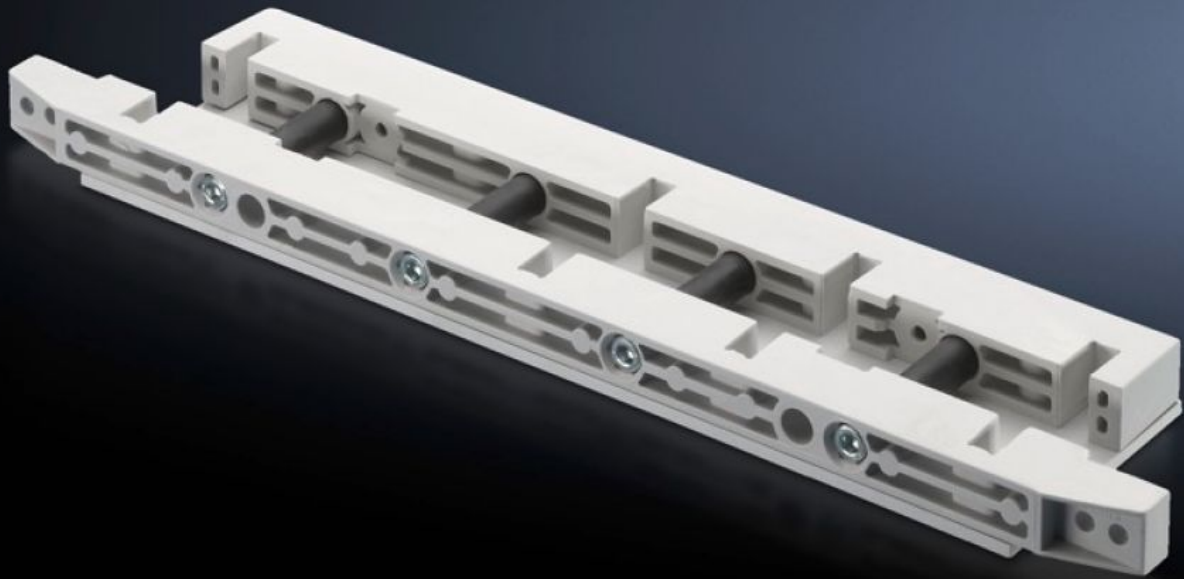

Rittal – The System.

Faster – better – everywhere.

SV 9674.438 End support

State: 11/05/2026 (Source: rittal.com/uae-en)

ENCLOSURES

POWER DISTRIBUTION

CLIMATE CONTROL

IT INFRASTRUCTURE

SOFTWARE & SERVICES

FRIEDHELM LOH GROUP