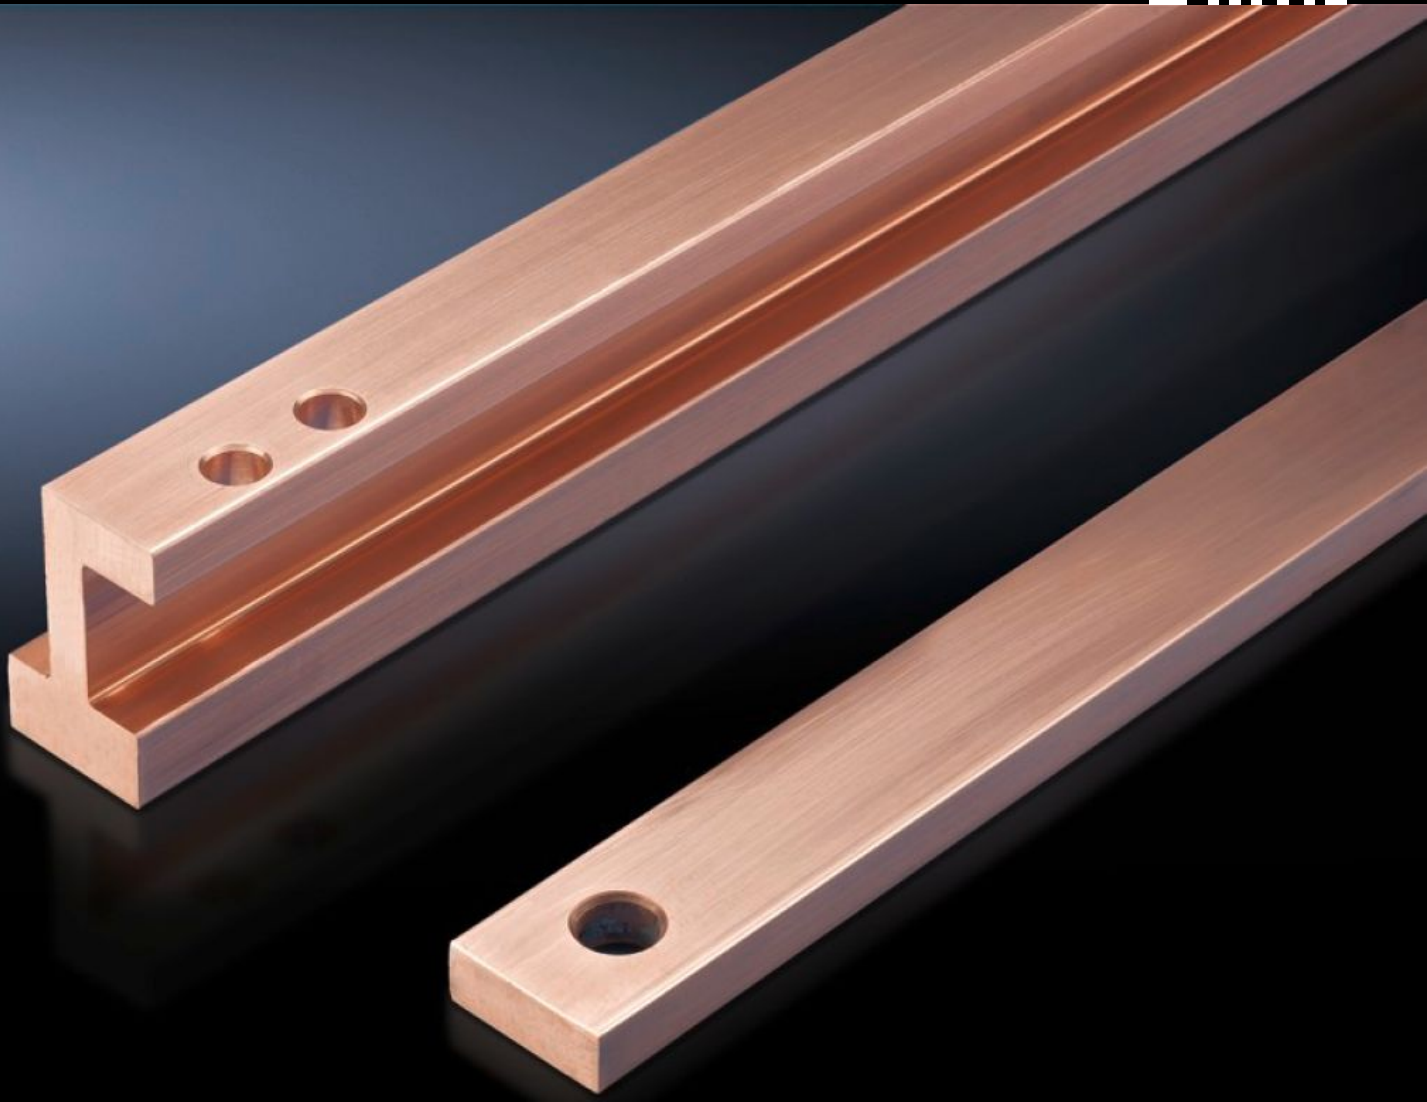

Rittal – The System.

Faster – better – everywhere.

SV 9675.210

Distribution busbars

State: 17/04/2026 (Source: rittal.com/uae-en)

ENCLOSURES

POWER DISTRIBUTION

CLIMATE CONTROL

IT INFRASTRUCTURE

SOFTWARE & SERVICES

FRIEDHELM LOH GROUP