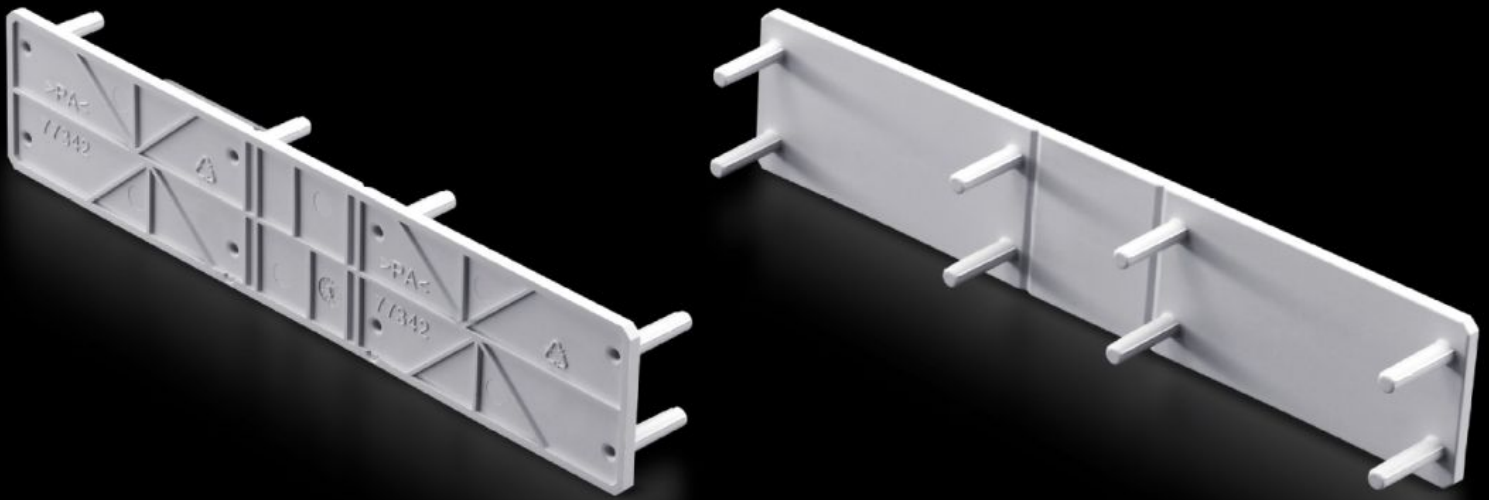

Rittal – The System.

Faster – better – everywhere.

SV 9677.415 Cover

State: 15/05/2026 (Source: rittal.com/uae-en)

ENCLOSURES

POWER DISTRIBUTION

CLIMATE CONTROL

IT INFRASTRUCTURE

SOFTWARE & SERVICES

FRIEDHELM LOH GROUP

SV 9677.415 - Cover for NH slimline fuse-switch disconnectors

To increase rear contact hazard protection of the NH slimline fuse-switch-disconnector in the top section when mounting on a 185 mm bar system with contact hazard protection.

Features

Model No.	SV 9677.415
Product description	To increase rear contact hazard protection of the NH slimline fuse-switch-disconnector in the top section when mounting on a 185 mm bar system with contact hazard protection.
Material	Polyamide
Colour	RAL 7035
For size	1 - 3
Packs of	5 pc(s).
Net weight	0.1 kg
Gross weight	0.112 kg
Customs tariff number	94039910
ETIM 9	EC000775
ECLASS 8.0	27142116
Product description	SV Cover, for NH slimline fuse-switch disconnector, size 1-3 (185 mm), rear side