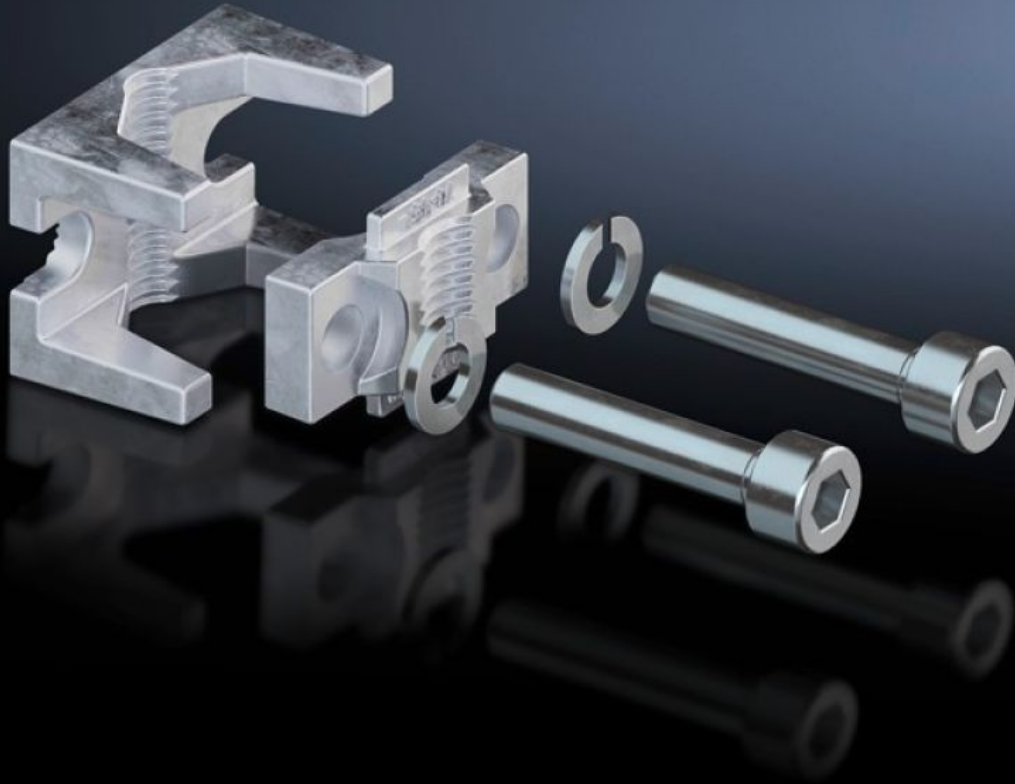

Rittal – The System.

Faster – better – everywhere.

SV 9677.420 Prism terminal

State: 09/07/2026 (Source: rittal.com/uae-en)

ENCLOSURES

POWER DISTRIBUTION

CLIMATE CONTROL

IT INFRASTRUCTURE

SOFTWARE & SERVICES

FRIEDHELM LOH GROUP

SV 9677.420 - Prism terminal for NH slimline fuse-switch disconnectors

For the direct connection of round conductors.

Features

Model No.	SV 9677.420
Product description	For the direct connection of round conductors.
Material	Brass
Surface finish	Tin-plated
For size	00
To fit Model No.	9677.000 9677.010 9677.015
Connection of round conductors	10 - 95 mm ²
Packs of	3 pc(s).
Net weight	0.099 kg
Gross weight	0.13 kg
Customs tariff number	39269097
ETIM 9	EC000001
ECLASS 8.0	27141146
Product description	SV Prism terminal, for NH slimline fuse-switch disconnector, size 00 (SV 9677XXX), round conductor connection 10-95 mm ²