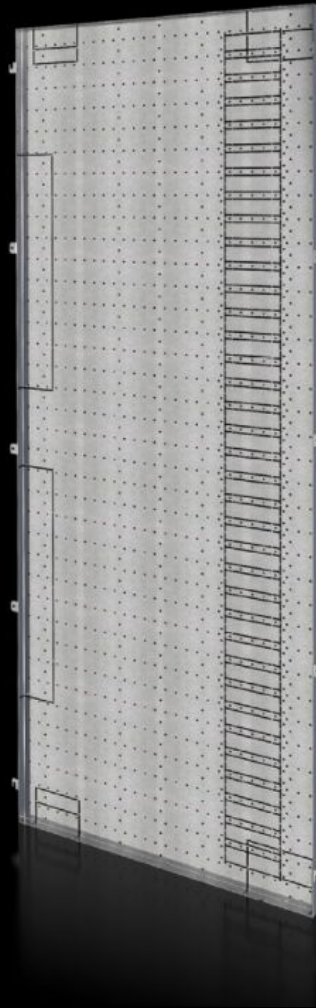

Rittal – The System.

Faster – better – everywhere.

SV 9683.008

Compartment side panel

State: 12/05/2026 (Source: rittal.com/uae-en)

ENCLOSURES

POWER DISTRIBUTION

CLIMATE CONTROL

IT INFRASTRUCTURE

SOFTWARE & SERVICES

FRIEDHELM LOH GROUP

SV 9683.008 - Compartment side panel for VX

Side divider panel for attaching partial mounting plates and compartment dividers.

Features

Model No.	SV 9683.008
Design	For busbar system assembly in the rear section
Product description	Side divider panel for attaching partial mounting plates and compartment dividers.
Material	Sheet steel, 1.5 mm
Surface finish	Zinc-plated
Supply includes	Assembly parts
Dimensions	Height: 1,881 mm Depth: 738 mm
To fit	Height: = 2,000 mm Depth: = 800 mm
Packs of	2 pc(s).
Net weight	34 kg
Customs tariff number	94039910
ETIM 9	EC002525
ECLASS 8.0	27400613
Product description	SV Compartment side panel, HD: 1881x738 mm, for VX (HD: 2000x800 mm)