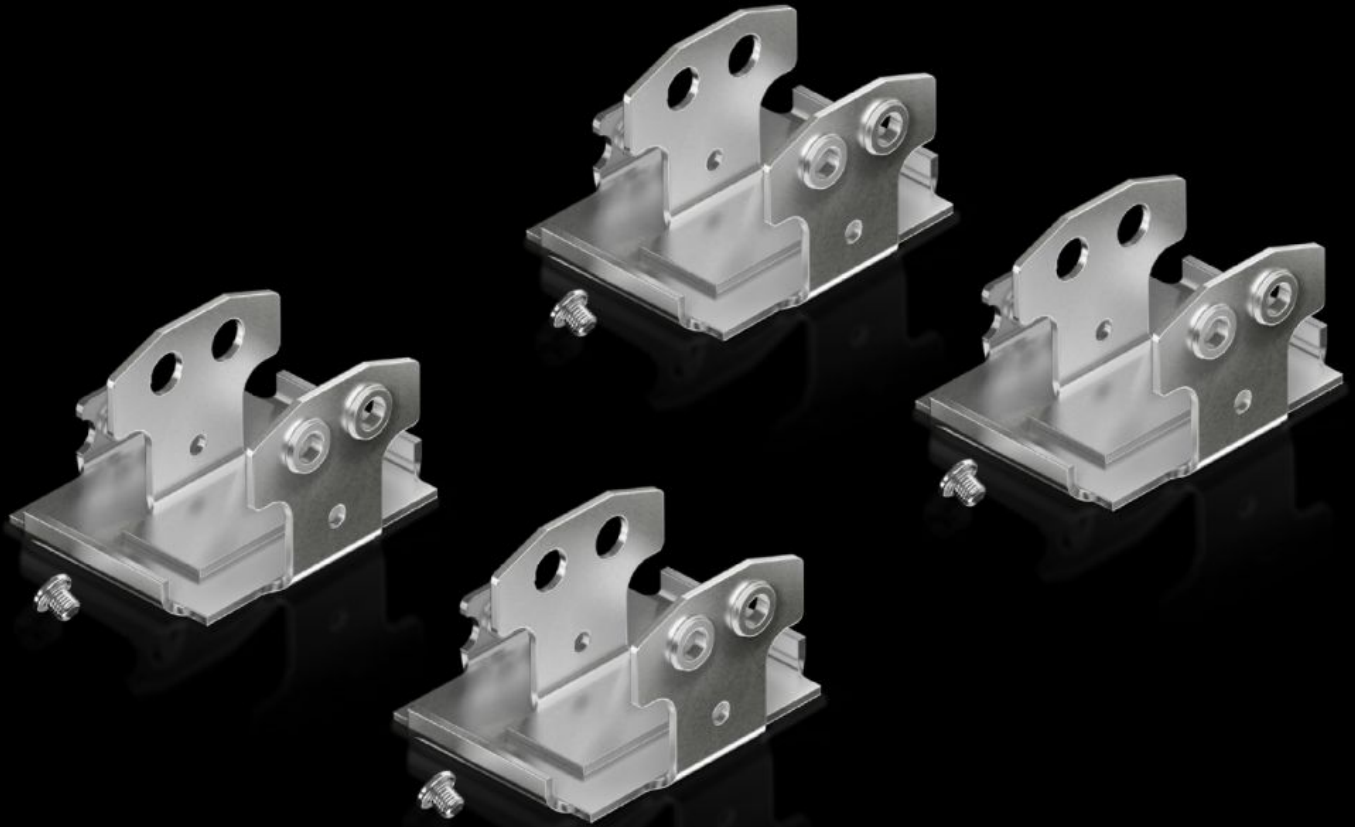

Rittal – The System.

Faster – better – everywhere.

AX 2034.010 Mounting kit AX

State: 23/05/2026 (Source: rittal.com/uk-en)

ENCLOSURES

POWER DISTRIBUTION

CLIMATE CONTROL

IT INFRASTRUCTURE

SOFTWARE & SERVICES

FRIEDHELM LOH GROUP