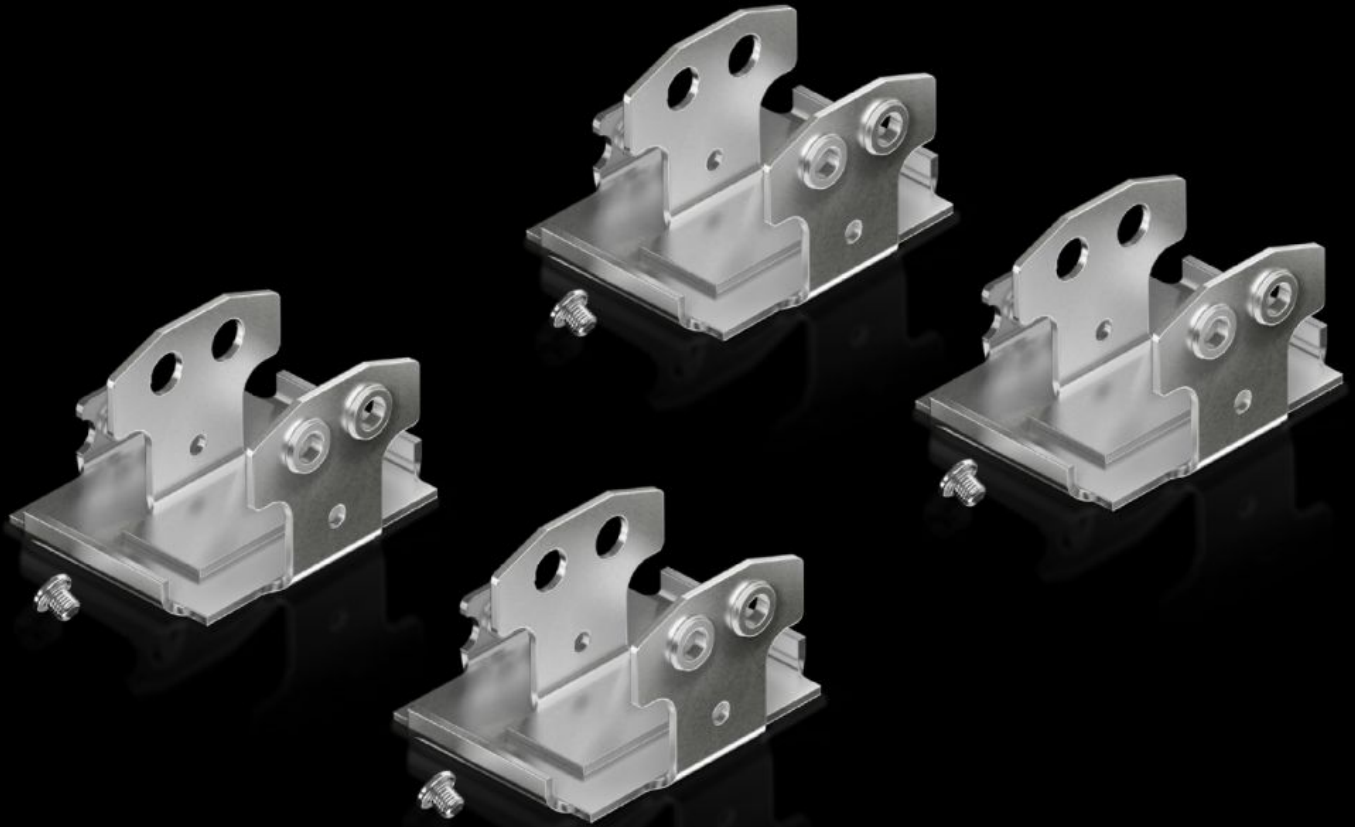

Rittal – The System.

Faster – better – everywhere.

AX 2034.010 Mounting kit AX

State: 7/07/2026 (Source: rittal.com/uk-en)

ENCLOSURES

POWER DISTRIBUTION

CLIMATE CONTROL

IT INFRASTRUCTURE

SOFTWARE & SERVICES

FRIEDHELM LOH GROUP

AX 2034.010 - Mounting kit AX for installation kit for swing frame, small

For mounting the swing frame, small, in AX compact enclosures.

Features

Model No.	AX 2034.010
Product description	For mounting the swing frame, small, in AX compact enclosures.
Supply includes	4 mounting brackets Assembly parts
Note	1 pack is sufficient for mounting one small swing frame
To fit	Enclosure type: AX Width: = 600 mm = 800 mm
To fit enclosure type	AX
Packs of	1 pc(s).
Net weight	0.525 kg
Gross weight	0.535 kg
Customs tariff number	83024900
ETIM 9	EC002620
ETIM 8	EC002620
ECLASS 8.0	27189234
Product description	AX Mounting kit for swing frame, small, for AX and VX