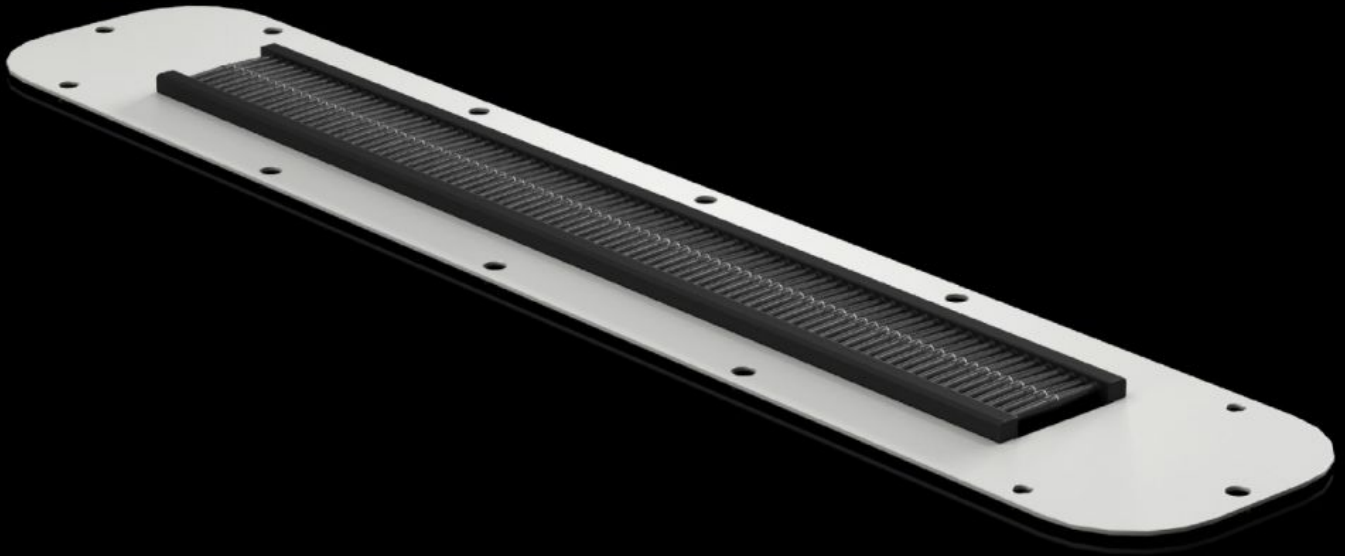

Rittal – The System.

Faster – better – everywhere.

AX 2260.060 Gland plates

State: 17/06/2026 (Source: rittal.com/uk-en)

ENCLOSURES

POWER DISTRIBUTION

CLIMATE CONTROL

IT INFRASTRUCTURE

SOFTWARE & SERVICES

FRIEDHELM LOH GROUP

AX 2260.060 - Gland plates for AX wall-mounted enclosure, 3-part

Features

Model No.	AX 2260.060
Design	with brush strip
Material	Sheet steel
Colour	RAL 7035
Packs of	1 pc(s).
Net weight	0.54 kg
Gross weight	0.544 kg
Customs tariff number	73079100
Product description	AX gland plate with brush strip, for AX wall-mounted enclosure, 3-part, sheet steel, RAL 7035