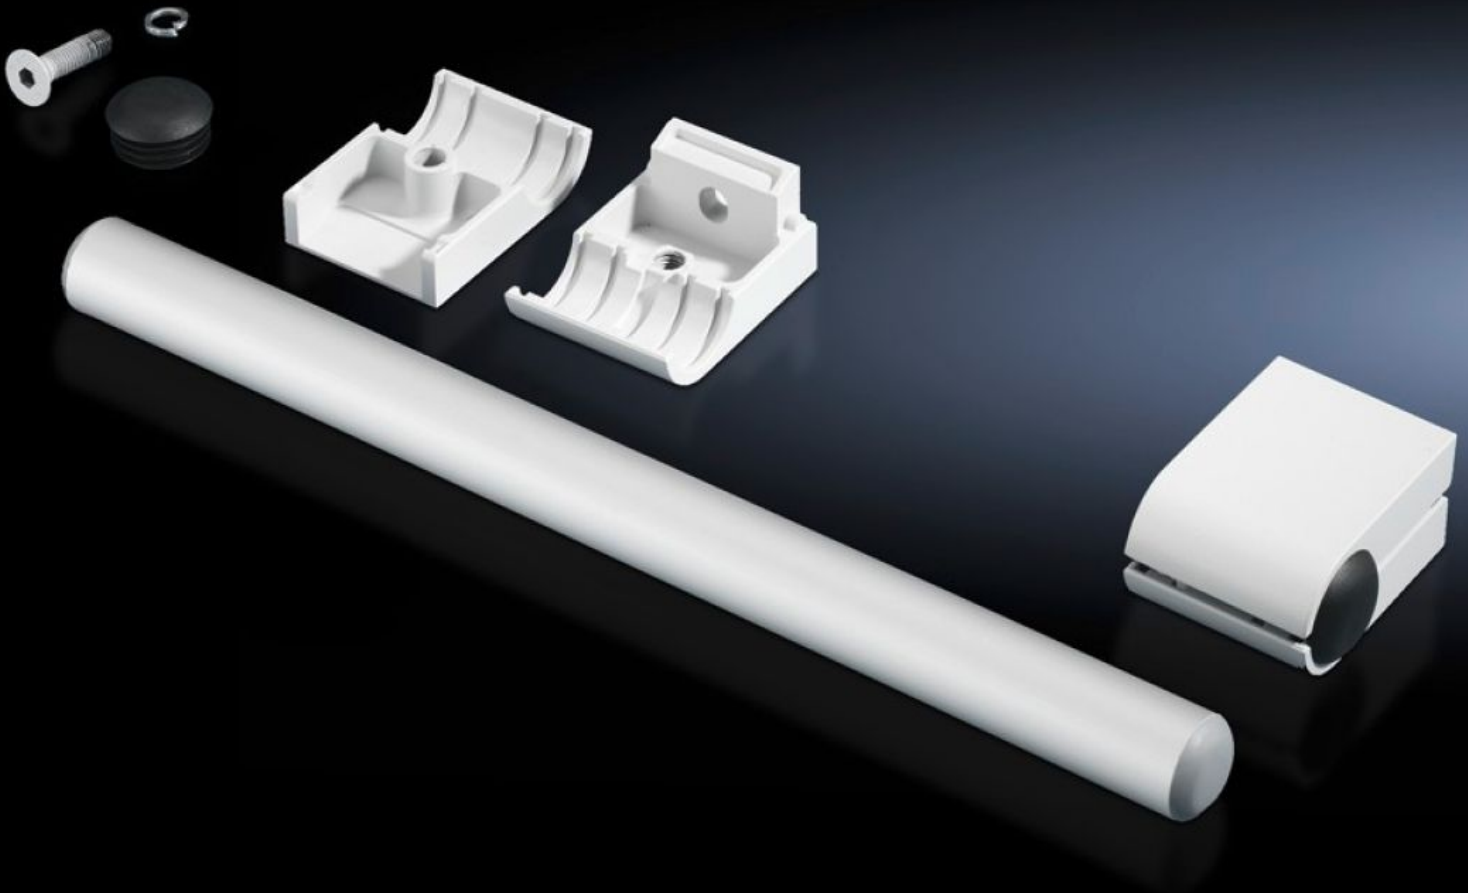

Rittal – The System.

Faster – better – everywhere.

SZ 2389.000

Handle set

State: 9/04/2026 (Source: rittal.com/uk-en)

ENCLOSURES

POWER DISTRIBUTION

CLIMATE CONTROL

IT INFRASTRUCTURE

SOFTWARE & SERVICES

FRIEDHELM LOH GROUP