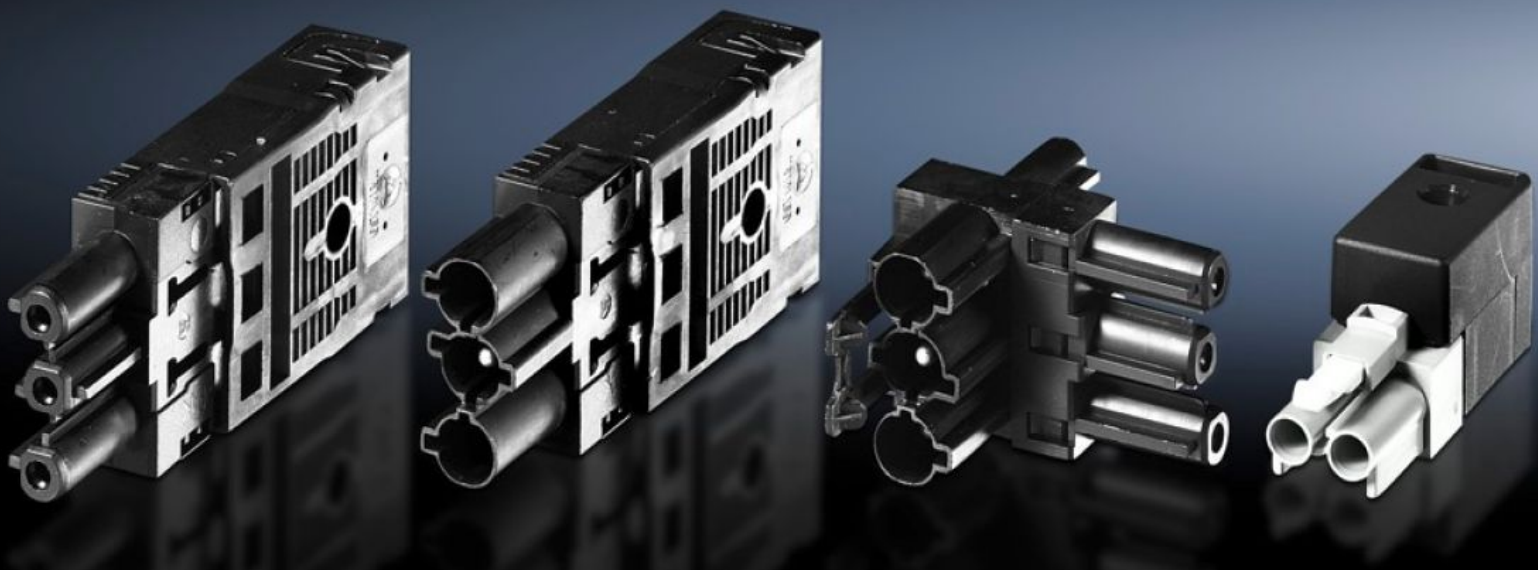

Rittal – The System.

Faster – better – everywhere.

SZ 2507.200

Connection accessories for self-assembly

State: 23/05/2026 (Source: rittal.com/uk-en)

ENCLOSURES

POWER DISTRIBUTION

CLIMATE CONTROL

IT INFRASTRUCTURE

SOFTWARE & SERVICES

FRIEDHELM LOH GROUP