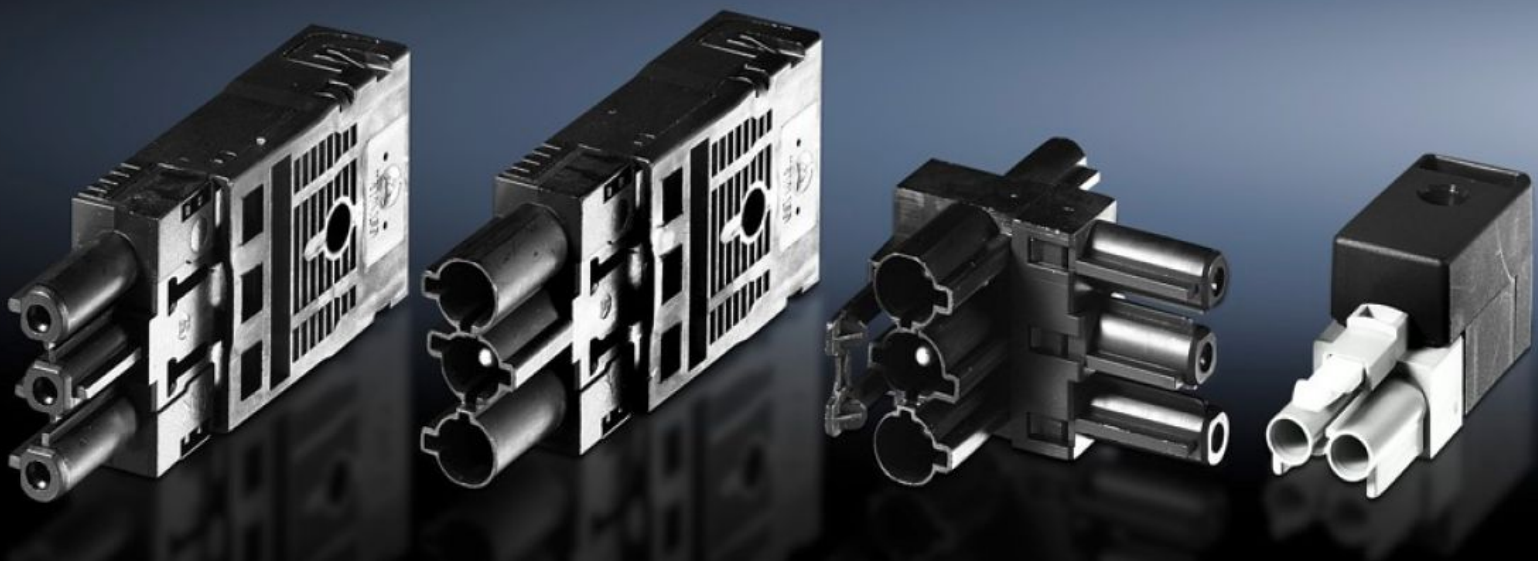

Rittal – The System.

Faster – better – everywhere.

SZ 2507.400

Connection accessories for self-assembly

State: 4/04/2026 (Source: rittal.com/uk-en)

ENCLOSURES

POWER DISTRIBUTION

CLIMATE CONTROL

IT INFRASTRUCTURE

SOFTWARE & SERVICES

FRIEDHELM LOH GROUP

SZ 2507.400 - Connection accessories for self-assembly for universal light, courtesy light and compact light

Sockets for power supply through-wiring, connectors for connection component through-wiring, T distributor with 2 sockets and 1 connector, connector for door-operated switch cable.

Features

Model No.	SZ 2507.400
Design	Connector for door-operated switch cable
Packs of	5 pc(s).
Net weight	0.055 kg
Gross weight	0.07 kg
Customs tariff number	85369095
ETIM 9	EC002625
ETIM 8	EC002625
ECLASS 8.0	27189234
Product description	SZ Connector, for door-opening switch wire, Connection accessories for self-assembly