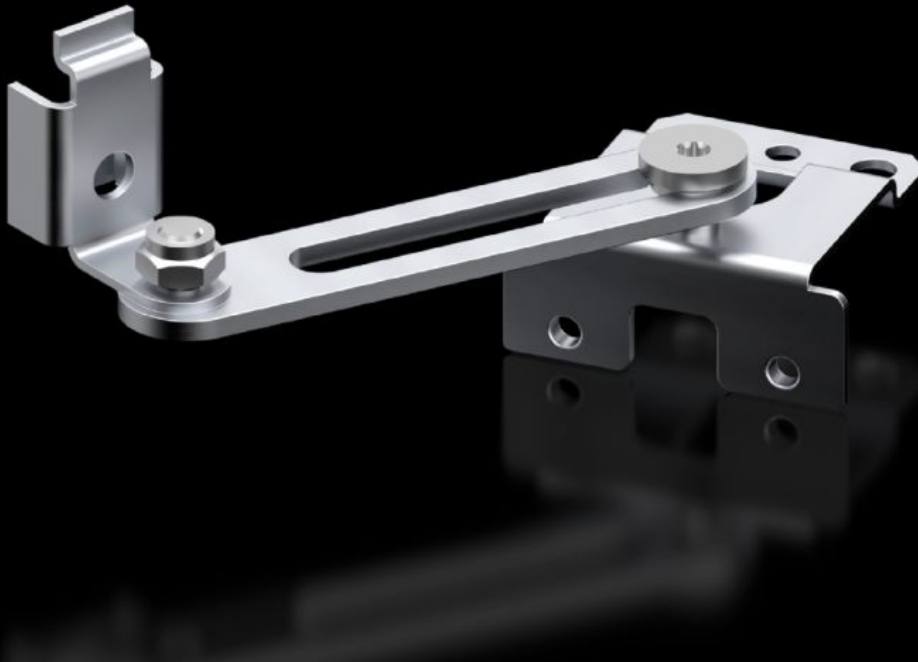

Rittal – The System.

Faster – better – everywhere.

AX 2519.010

Door stay

State: 11/05/2026 (Source: rittal.com/uk-en)

ENCLOSURES

POWER DISTRIBUTION

CLIMATE CONTROL

IT INFRASTRUCTURE

SOFTWARE & SERVICES

FRIEDHELM LOH GROUP

AX 2519.010 - Door stay for AX

To secure the door in the open position. May be fitted without machining the enclosure.

Features

Model No.	AX 2519.010
Product description	To secure the door in the open position. May be fitted without machining the enclosure.
Material	Sheet steel
Surface finish	Zinc-plated
Supply includes	Assembly parts
Assembly instruction	For installation in AX sheet steel only in combination with the AX interior installation rail (2393.XXX)
To fit enclosure type	AX sheet steel
Packs of	1 pc(s).
Net weight	0.076 kg
Gross weight	0.086 kg
Customs tariff number	83024900
ETIM 9	EC002626
ETIM 8	EC002626
ECLASS 8.0	27189234
Product description	AX Door stay