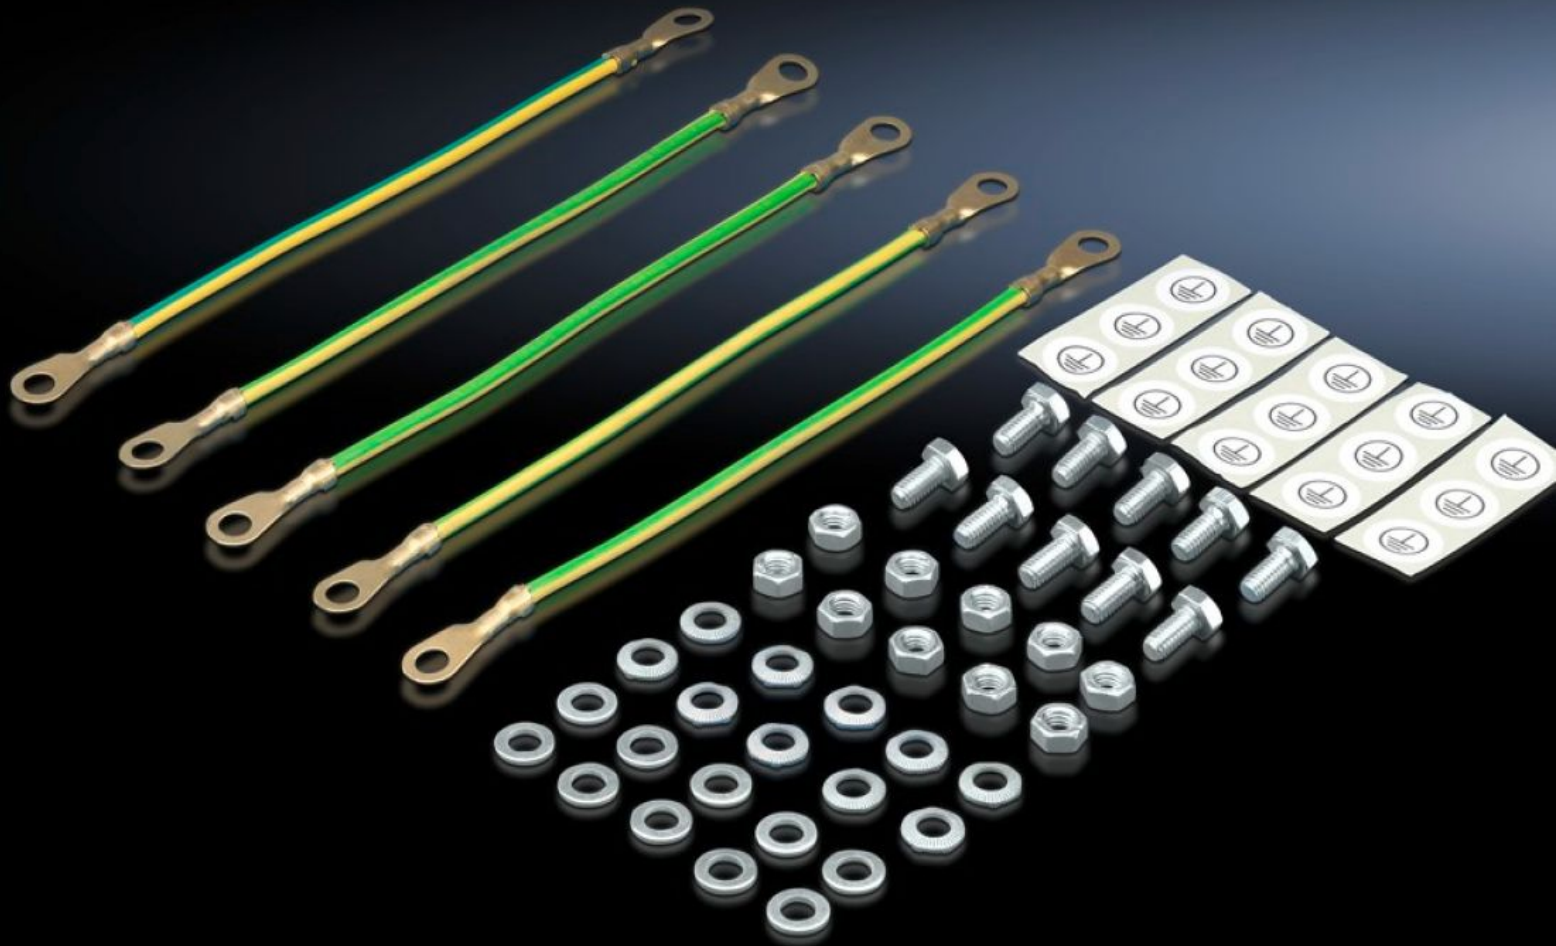

Rittal – The System.

Faster – better – everywhere.

KL 2570.100

Earthing kit

State: 20/02/2026 (Source: rittal.com/uk-en)

ENCLOSURES

POWER DISTRIBUTION

CLIMATE CONTROL

IT INFRASTRUCTURE

SOFTWARE & SERVICES

FRIEDHELM LOH GROUP

KL 2570.100 - Earthing kit for KL

Consisting of all the screws, nuts, contact washers and earthing strip needed to earth the cover, length 250 mm, cross-section 4 mm².

Features

Model No.	KL 2570.100
Product description	Consisting of all the screws, nuts, contact washers and earthing strip needed to earth the cover.
Cross-section	4 mm ²
Dimensions	Length: 250 mm
Packs of	5 pc(s).
Net weight	0.12 kg
Gross weight	0.158 kg
Customs tariff number	73182900
ETIM 9	EC001503
ETIM 8	EC001503
ECLASS 8.0	27149219
Product description	KL Earthing kit, for KL junction box