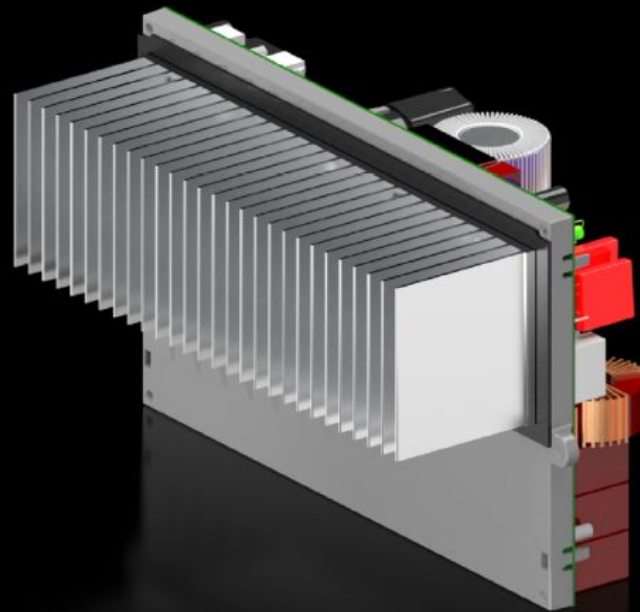

Rittal – The System.

Faster – better – everywhere.

SK 3396.733 Inverter

State: 2/06/2026 (Source: rittal.com/uk-en)

ENCLOSURES

POWER DISTRIBUTION

CLIMATE CONTROL

IT INFRASTRUCTURE

SOFTWARE & SERVICES

FRIEDHELM LOH GROUP

SK 3396.733 - Inverter

Spare part

Features

Model No.	SK 3396.733
To fit Model No.	3185330 3185530 3185730 3185830 3312800
Packs of	1 pc(s).
Net weight	2 kg
Gross weight	2.3 kg
Customs tariff number	85044087
ETIM 9	EC000855
ETIM 8	EC000855
ECLASS 8.0	27189269