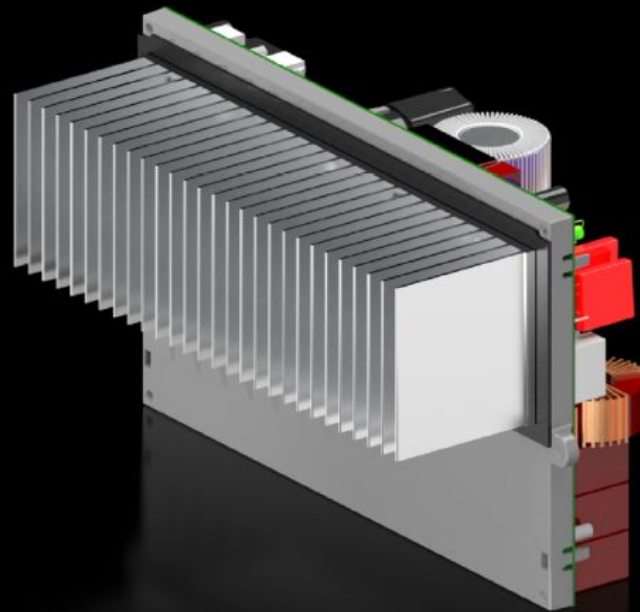

Rittal – The System.

Faster – better – everywhere.

SK 3398.408 Inverter

State: 21/05/2026 (Source: rittal.com/uk-en)

ENCLOSURES

POWER DISTRIBUTION

CLIMATE CONTROL

IT INFRASTRUCTURE

SOFTWARE & SERVICES

FRIEDHELM LOH GROUP