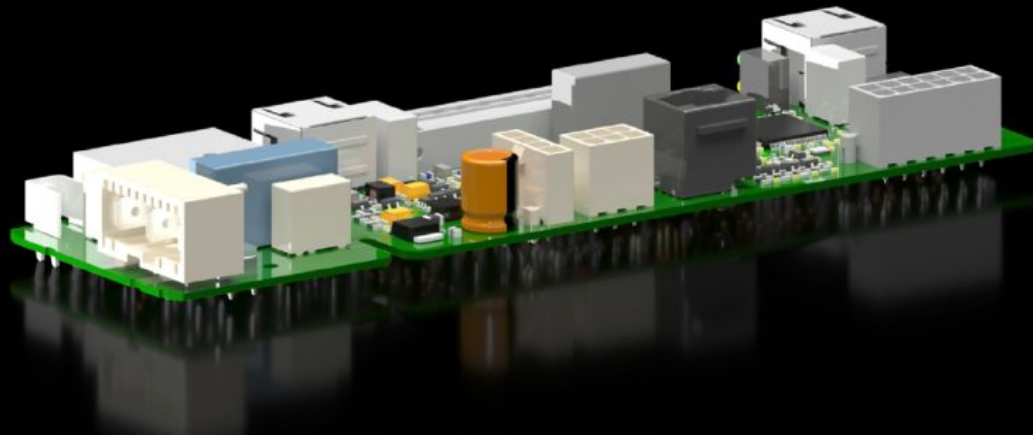

Rittal – The System.

Faster – better – everywhere.

SK 3398.598 Controller

State: 9/04/2026 (Source: rittal.com/uk-en)

ENCLOSURES

POWER DISTRIBUTION

CLIMATE CONTROL

IT INFRASTRUCTURE

SOFTWARE & SERVICES

FRIEDHELM LOH GROUP

SK 3398.598 - Controller

Features

Model No.	SK 3398.598
Packs of	1 pc(s).
Net weight	0.11 kg
Gross weight	0.26 kg
Customs tariff number	90328900
ECLASS 8.0	29170101
