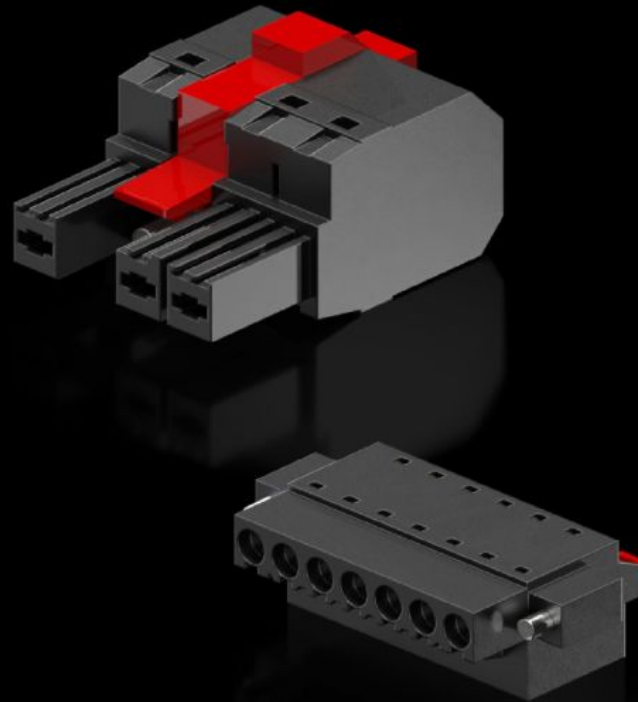

Rittal – The System.

Faster – better – everywhere.

SK 3398.658 Connector

State: 17/04/2026 (Source: rittal.com/uk-en)

ENCLOSURES

POWER DISTRIBUTION

CLIMATE CONTROL

IT INFRASTRUCTURE

SOFTWARE & SERVICES

FRIEDHELM LOH GROUP

SK 3398.658 - Connector

Features

Model No.	SK 3398.658
Packs of	1 set(s)
Net weight	0.03 kg
Gross weight	0.035 kg
Customs tariff number	85369095
ECLASS 8.0	27180704
Product description	for Blue e+ S wall-mounted cooling unit