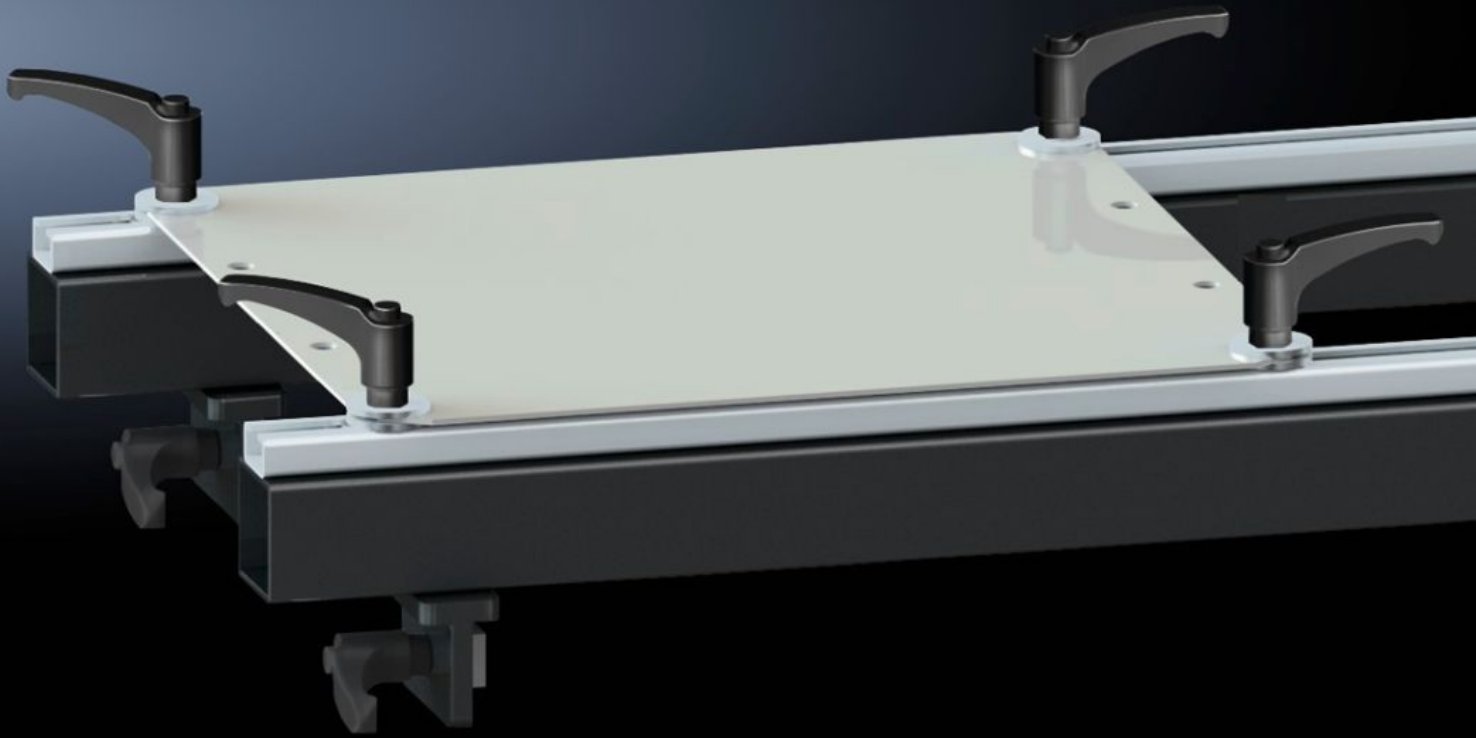

Rittal – The System.

Faster – better – everywhere.

AS 4050.221 Set of brackets

State: 17/11/2025 (Source: rittal.com/uk-en)

ENCLOSURES

POWER DISTRIBUTION

CLIMATE CONTROL

IT INFRASTRUCTURE

SOFTWARE & SERVICES

FRIEDHELM LOH GROUP