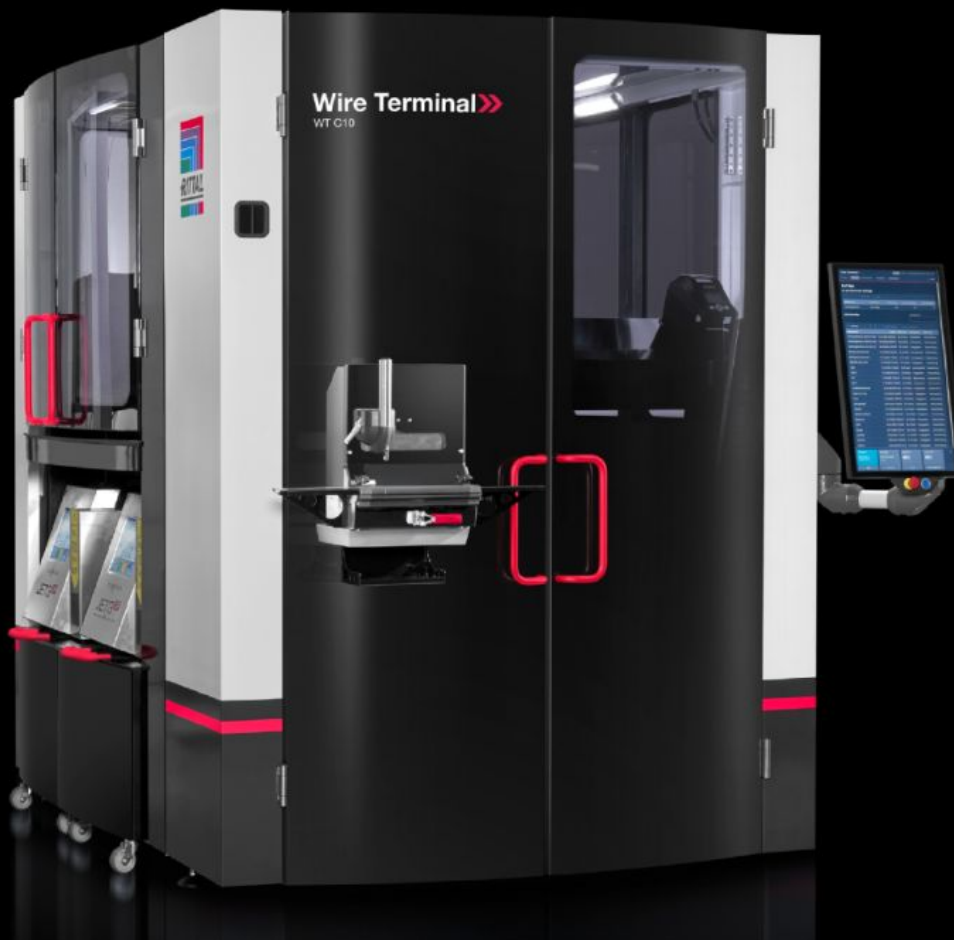

Rittal – The System.

Faster – better – everywhere.

AS 4051.012 Wire printer trolley

State: 10/06/2026 (Source: rittal.com/uk-en)

ENCLOSURES

POWER DISTRIBUTION

CLIMATE CONTROL

IT INFRASTRUCTURE

SOFTWARE & SERVICES

FRIEDHELM LOH GROUP

AS 4051.012 - Wire printer trolley for Wire Terminal

The wire printer trolley option enables simplified handling of the printer systems.

Features

Model No.	AS 4051.012
Product description	The wire printer trolley allows simplified handling of the printer systems. They may be moved out of the Wire Terminal machine housing for inspection, filling and maintenance without having to reach into the hazardous part of the machine.
Benefits	Improved ergonomics at the Wire Terminal workstation Fast, simple handling of printer systems Swift, efficient printer servicing
Supply includes	Trolley version of printer workstations Modified machine housing
To fit Model No.	4051.024 4051.036
Packs of	2 pc(s).
Customs tariff number	42021990