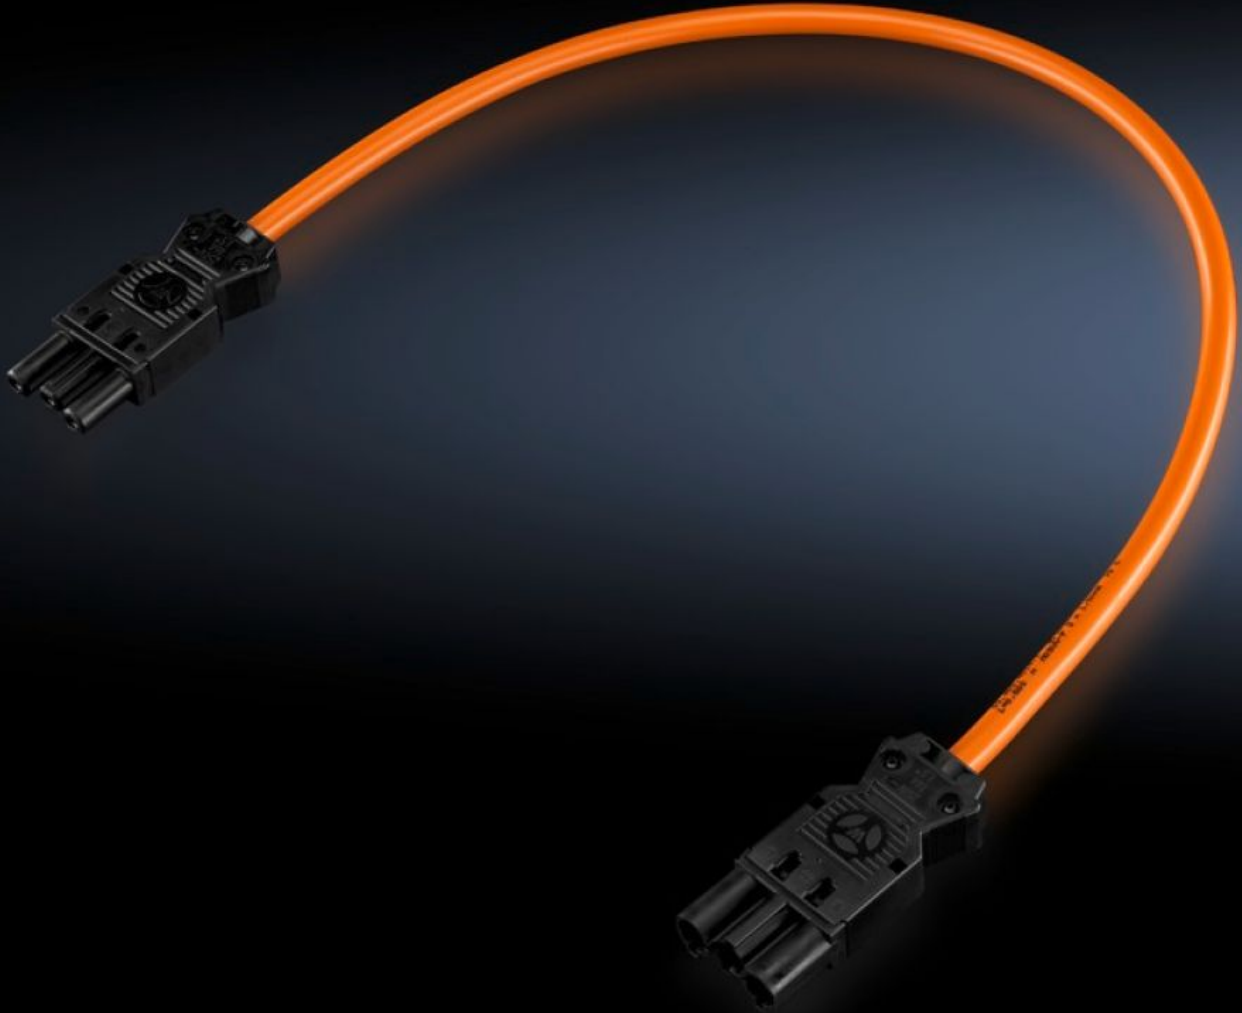

Rittal – The System.

Faster – better – everywhere.

SZ 4315.200 Connection cable

State: 26/05/2026 (Source: rittal.com/uk-en)

ENCLOSURES

POWER DISTRIBUTION

CLIMATE CONTROL

IT INFRASTRUCTURE

SOFTWARE & SERVICES

FRIEDHELM LOH GROUP

SZ 4315.200 - Connection cable

For power supply or through-wiring.

Features

Model No.	SZ 4315.200
Design	Through-wiring/power supply via connection component SZ 2507.500 (with socket and connector)
Length	1,000 mm
Dimensions	Length: 1,000 mm
Packs of	5 pc(s).
Net weight	0.625 kg
Gross weight	0.648 kg
Customs tariff number	85444290
ECLASS 8.0	27060402
Product description	SZ Connection cable, for through-wiring/power supply, via connection component 2507.500, with socket and connector, L: 1000 mm