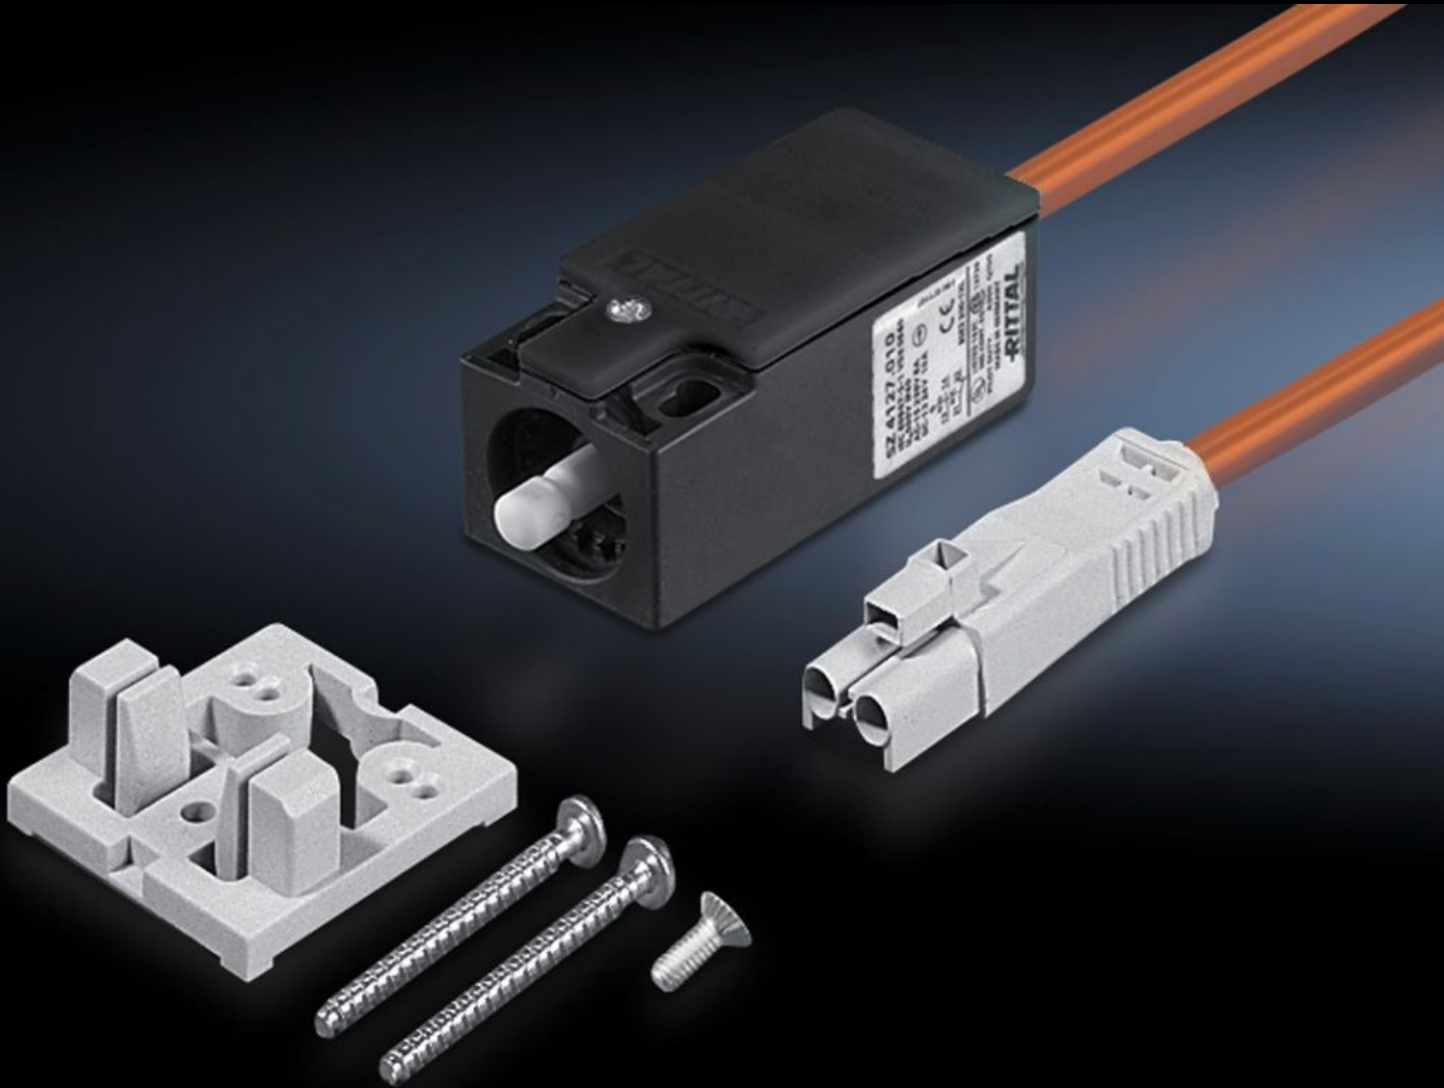

## SZ 4315.550 Door-operated switch

State: 5/04/2026 (Source: [rittal.com/uk-en](http://rittal.com/uk-en))

ENCLOSURES

POWER DISTRIBUTION

CLIMATE CONTROL

IT INFRASTRUCTURE

SOFTWARE & SERVICES

FRIEDHELM LOH GROUP

# SZ 4315.550 - Door-operated switch

with mounting accessories, with or without connection cable.

## Features

Model No.	SZ 4315.550
Design	With connection cable
Length	600 mm
Rated impulse withstand voltage, phase to phase	6000 V AC
Rated insulation voltage	400 V AC
Installation options	for standard and courtesy light without integral door-operated switch
Dimensions	Length: 600 mm
Electrical connection	240 V AC/6 A 125 V AC/8 A 24 V AC/6 A 24 V DC/6 A
Rated operating voltage	400 V
IP protection category to IEC 60529	IP 40
Packs of	1 pc(s).
Net weight	0.115 kg
Gross weight	0.122 kg
Customs tariff number	85365019
ETIM 9	EC002626
ETIM 8	EC002626
ECLASS 8.0	27189266
Product description	SZ Door-operated switch, with connection wire, L: 600 mm, grey, UL