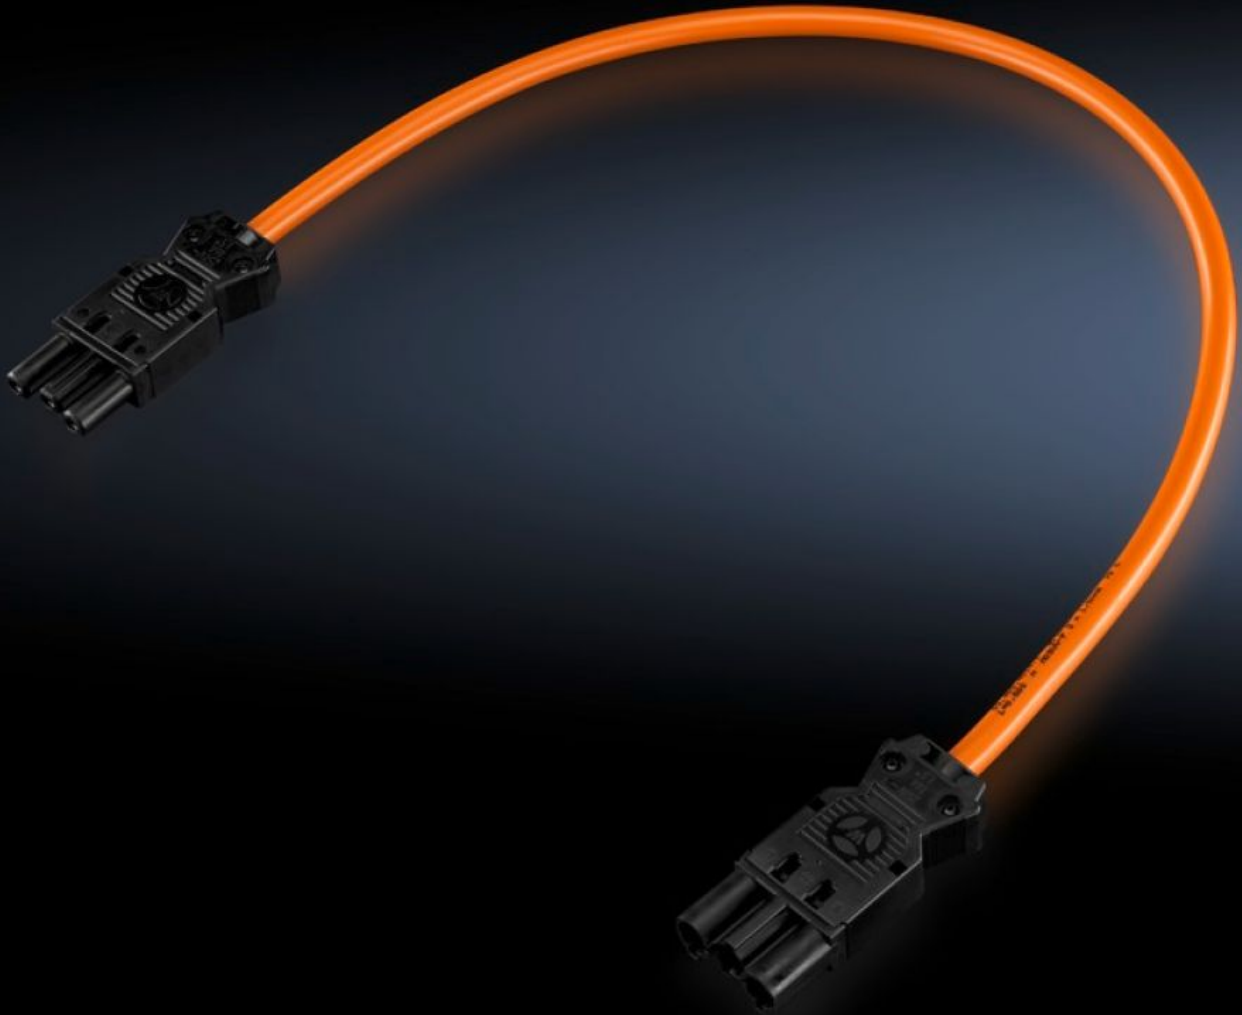

Rittal – The System.

Faster – better – everywhere.

SZ 4315.600 Connection cable

State: 14/06/2026 (Source: rittal.com/uk-en)

ENCLOSURES

POWER DISTRIBUTION

CLIMATE CONTROL

IT INFRASTRUCTURE

SOFTWARE & SERVICES

FRIEDHELM LOH GROUP

SZ 4315.600 - Connection cable

For power supply or through-wiring.

Features

Model No.	SZ 4315.600
Design	Through-wiring/power supply via connection component SZ 2507.500 (with socket and connector)
Length	4,000 mm
Dimensions	Length: 4,000 mm
Packs of	1 pc(s).
Net weight	0.43 kg
Gross weight	0.463 kg
Customs tariff number	85444290
ECLASS 8.0	27060402
Product description	SZ Connection cable, for through-wiring/power supply, via connection component 2507.500, with socket and connector, L: 4000 mm