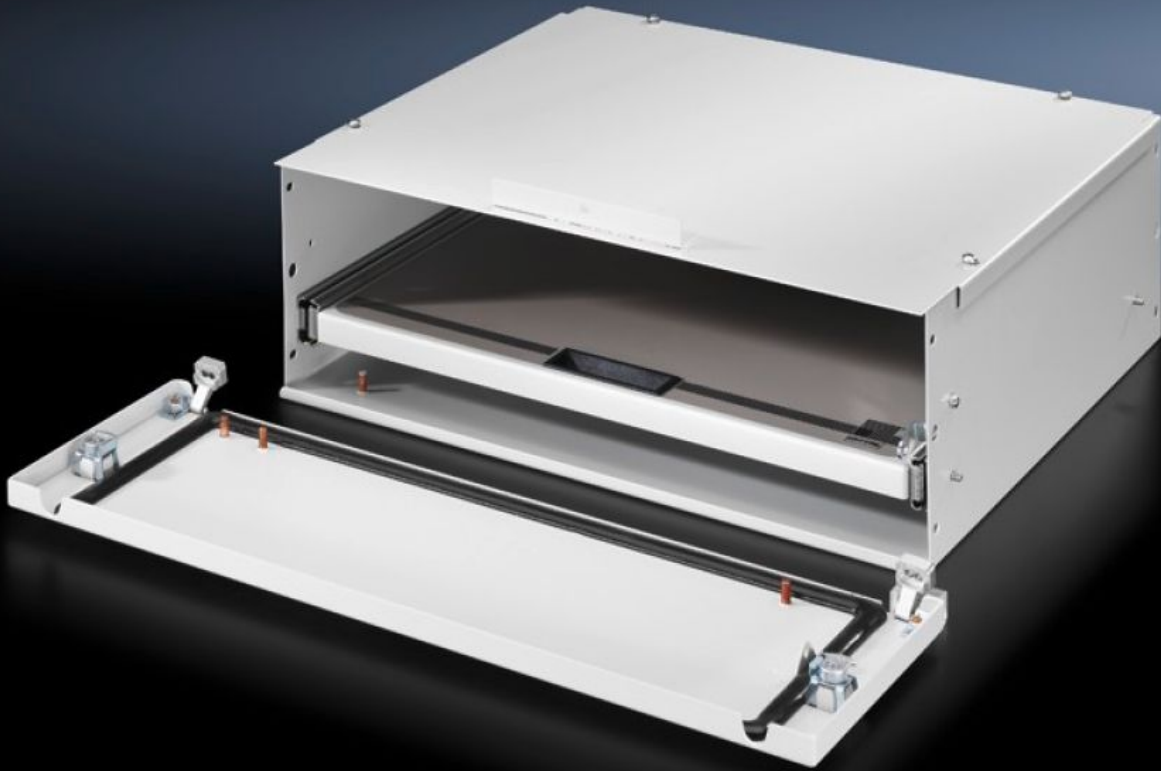

Rittal – The System.

Faster – better – everywhere.

TP 4757.500 Drawer

State: 22/05/2026 (Source: rittal.com/uk-en)

ENCLOSURES

POWER DISTRIBUTION

CLIMATE CONTROL

IT INFRASTRUCTURE

SOFTWARE & SERVICES

FRIEDHELM LOH GROUP

TP 4757.500 - Drawer for universal console TP

For mouse and keyboard with a maximum width of 500 mm. A high level of protection is retained, even with the flap open.

Features

Model No.	TP 4757.500
Product description	For mouse and keyboard with a maximum width of 500 mm. A high level of protection is retained, even with the flap open.
Material	Sheet steel
Surface finish	Textured paint
Colour	RAL 7035
Supply includes	Double-bit lock insert Assembly parts
Dimensions	Height: 200 mm
Assembly instruction	Only suitable for installation without a mounting plate.
IP protection category to IEC 60529	IP 55
Protection category NEMA	NEMA 12
Basic material	Sheet steel
Packs of	1 pc(s).
Net weight	14.887 kg
Gross weight	15.67 kg
Customs tariff number	94039910

Features

ETIM 9	EC000784
ETIM 8	EC000784
ECLASS 8.0	27180504
Product description	MC Drawer for universal console, WH: 600x200 mm, Sheet steel
