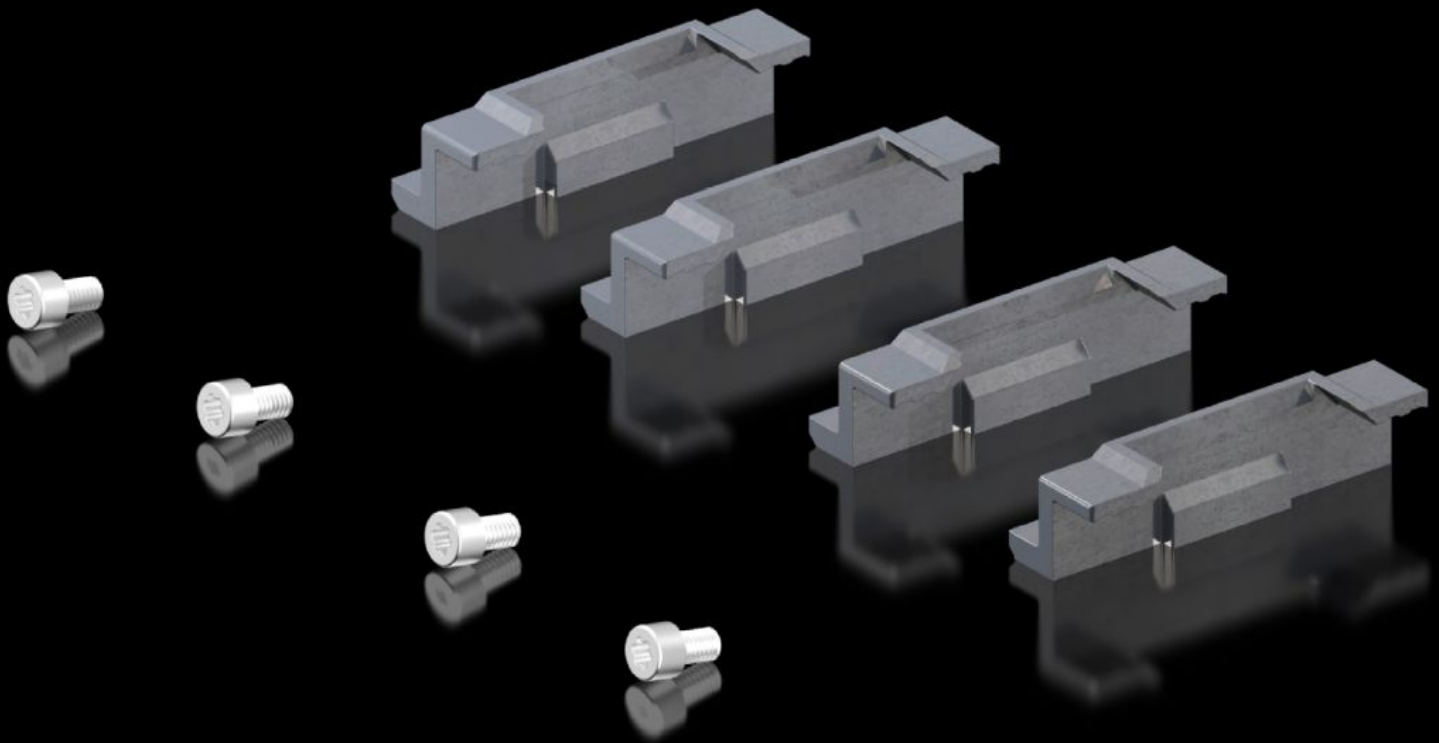

Rittal – The System.

Faster – better – everywhere.

TS 5050.412 Lock components

State: 23/05/2026 (Source: rittal.com/uk-en)

ENCLOSURES

POWER DISTRIBUTION

CLIMATE CONTROL

IT INFRASTRUCTURE

SOFTWARE & SERVICES

FRIEDHELM LOH GROUP

TS 5050.412 - Lock components for two-door TS

Features

| | |
|-----------------------|-----------------------------------|
| Model No. | TS 5050.412 |
| Supply includes | Lock components Assembly parts |
| Packs of | 1 pc(s). |
| Net weight | 0.26 kg |
| Gross weight | 0.262 kg |
| Customs tariff number | 83016000 |
| ETIM 9 | EC002626 |
| ETIM 8 | EC002626 |
| ECLASS 8.0 | 27189266 |