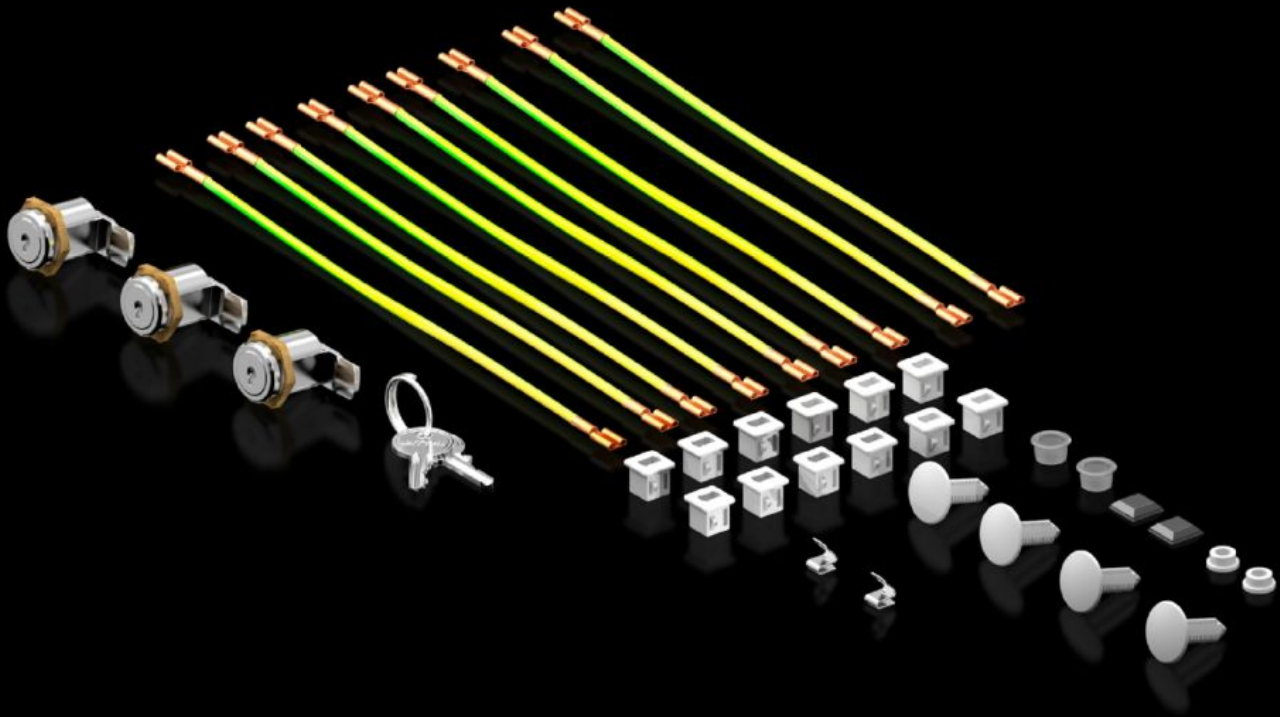

Rittal – The System.

Faster – better – everywhere.

DK 5050.587 Accessory bag

State: 23/05/2026 (Source: rittal.com/uk-en)

ENCLOSURES

POWER DISTRIBUTION

CLIMATE CONTROL

IT INFRASTRUCTURE

SOFTWARE & SERVICES

FRIEDHELM LOH GROUP

DK 5050.587 - Accessory bag for FlatBox

Spare parts available: Accessory bag

Features

Model No.	DK 5050.587
To fit Model No.	7507000 7507010 7507020 7507030
Packs of	1 pc(s).
Net weight	0.2 kg
Gross weight	0.233 kg
Customs tariff number	83024900
ETIM 9	EC000261
ECLASS 8.0	27180101